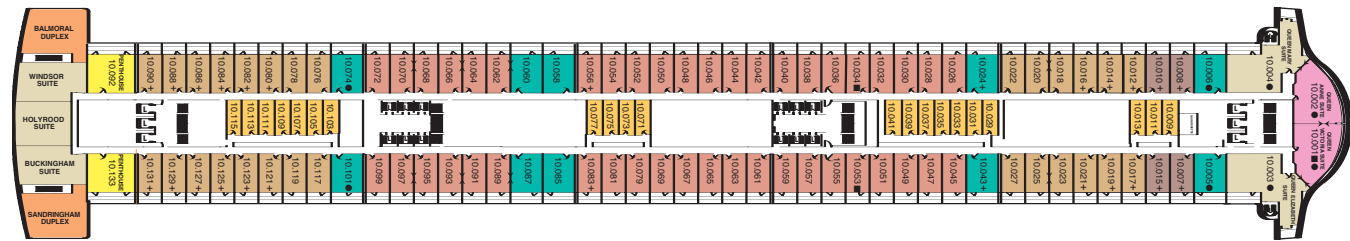

Ship facts

Country of Registry: Great Britain
 Gross Tonnage: 151,400 GRT
 Guest Capacity: 2,620
 No of Crew: 1,253
 Length: 1,132 feet
 Width: 131 feet
 Draft: 32 feet
 Refit: November 2005

The diagrams and pictures of staterooms shown within this brochure are examples only, and individual staterooms may vary.

Deck 13

Deck 12 (Staterooms 12.001-12.081)

Deck 11 (Staterooms 11.001-11.153)

Deck 10 (Grand Duplexes/Duplexes Staterooms & Penthouses 10.001-10.133)

Aft

Midships

Forward

Queen Mary 2 Deck Plans

Stateroom Category

- Q1** Grand Duplexes:
Balmoral & Sandringham Deck: 9, 10
- Q2** Suites:
Queen Mary & Queen Elizabeth
Duplex Apartments:
Windsor, Holyrood &
Buckingham Deck: 9, 10
- Q3** Royal Suites:
Queen Anne & Queen Victoria Deck: 10
- Q4** Penthouse Deck: 9, 10
- Q5** Queens Suites Deck: 9, 10, 11
- Q6** Queens Suites Deck: 9
- Q7** Queens Suites Deck: 8
- P1** Princess Suites Deck: 10
- P2** Princess Suites Deck: 10
- P3** Princess Suites Deck: 10
- AA** Club Balcony Deck: 12
- A1** Deluxe Balcony Deck: 11, 12
- A2** Deluxe Balcony Deck: 11
- A3** Deluxe Balcony Deck: 8
- B1** Premium Balcony (Sheltered) Deck: 6
- B2** Premium Balcony (Sheltered) Deck: 5, 6
- B3** Premium Balcony (Sheltered) Deck: 4, 5
- B4** Premium Balcony (Sheltered) Deck: 4
- B5** Premium Balcony† Deck: 8
- B6** Premium Balcony† Deck: 8
- C1** Standard Oceanview Deck: 5, 6
- C2** Standard Oceanview Deck: 4
- C3** Standard Oceanview Deck: 6
- C4** Standard Oceanview Deck: 5
- D1** Atrium Deck: 5, 6
- D2** Standard Inside Deck: 11, 12
- D3** Standard Inside Deck: 9, 10
- D4** Standard Inside Deck: 6
- D5** Standard Inside Deck: 5, 6
- D6** Standard Inside Deck: 4, 5
- D7** Standard Inside Deck: 4
- D8** Standard Inside Deck: 4

Key to symbols

- Wheelchair accessible
- + 3rd berth is a single sofa bed
- 3rd & 4th berth is a double sofa bed
- * 3rd & 4th berths are two upper beds
- L Lift
- † B5 & B6 Staterooms have views partially obstructed by lifeboats