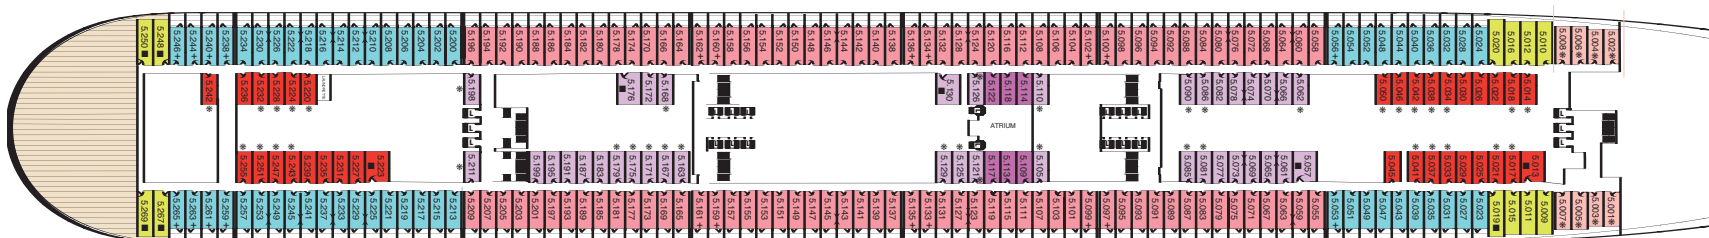

Deck 9 (Grand Duplexes/Duplex Suites & Staterooms 9.001-9.082)

Deck 8 (Suites & Staterooms 8.001-8.130)

Deck 7

Deck 6 (Staterooms 6.001-6.304)

Aft

Midships

Forward

Deck 5 (Staterooms 5.001-5.269)

Stateroom Category

- Q1 Grand Duplexes:
Balmoral & Sandringham Deck: 9, 10
- Q2 Suites:
Queen Mary & Queen Elizabeth
Duplex Apartments:
Windsor, Holyrood &
Buckingham Deck: 9, 10
- Q3 Royal Suites:
Queen Anne & Queen Victoria Deck: 10
- Q4 Penthouse Deck: 9, 10
- Q5 Queens Suites Deck: 9, 10, 11
- Q6 Queens Suites Deck: 9
- Q7 Queens Suites Deck: 8
- P1 Princess Suites Deck: 10
- P2 Princess Suites Deck: 10
- P3 Princess Suites Deck: 10
- AA Club Balcony Deck: 12
- A1 Deluxe Balcony Deck: 11, 12
- A2 Deluxe Balcony Deck: 11
- A3 Deluxe Balcony Deck: 8
- B1 Premium Balcony (Sheltered) Deck: 6
- B2 Premium Balcony (Sheltered) Deck: 5, 6
- B3 Premium Balcony (Sheltered) Deck: 4, 5
- B4 Premium Balcony (Sheltered) Deck: 4
- B5 Premium Balcony† Deck: 8
- B6 Premium Balcony† Deck: 8
- C1 Standard Oceanview Deck: 5, 6
- C2 Standard Oceanview Deck: 4
- C3 Standard Oceanview Deck: 6
- C4 Standard Oceanview Deck: 5
- D1 Atrium Deck: 5, 6
- D2 Standard Inside Deck: 11, 12
- D3 Standard Inside Deck: 9, 10
- D4 Standard Inside Deck: 6
- D5 Standard Inside Deck: 5, 6
- D6 Standard Inside Deck: 4, 5
- D7 Standard Inside Deck: 4
- D8 Standard Inside Deck: 4