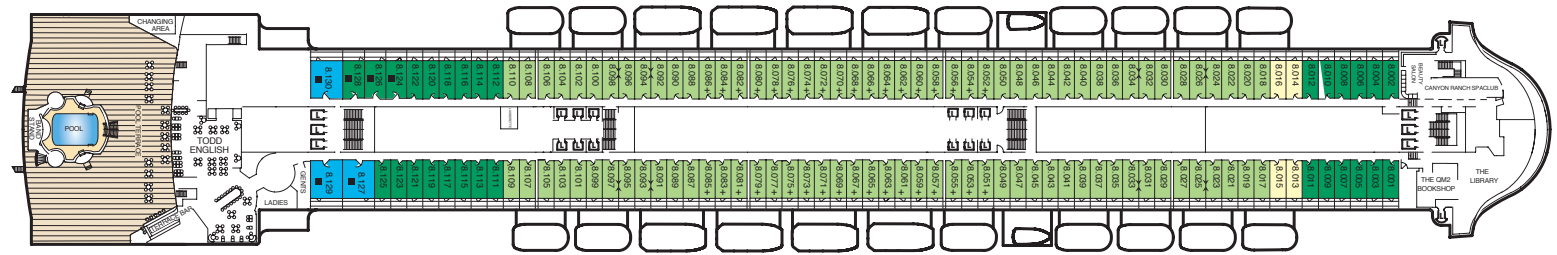

Deck 8 (Suites & Staterooms 8.001-8.130)