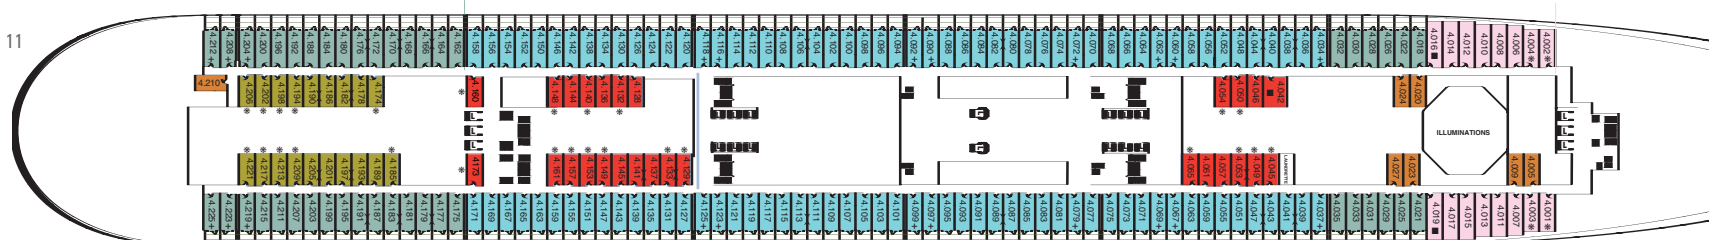

Deck 4 (Staterooms 4.001-4.225)