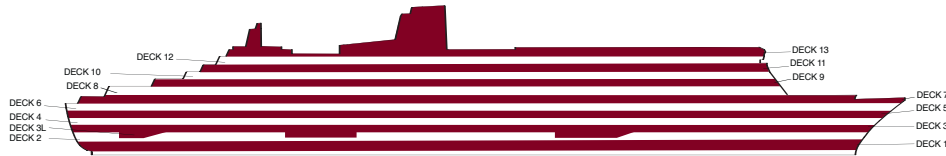

Queen Mary 2 Deck Plans

Stateroom Category

| | | | |
|--|-----------------|--|--------------|
| Q1 Grand Duplexes: Balmoral & Sandringham | Deck: 9, 10 | B2 Premium Balcony (Sheltered) | Deck: 5, 6 |
| Q2 Suites: Queen Mary & Queen Elizabeth Duplex Apartments: Windsor, Holyrood & Buckingham | Deck: 9, 10 | B3 Premium Balcony (Sheltered) | Deck: 4, 5 |
| Q3 Royal Suites: Queen Anne & Queen Victoria | Deck: 10 | B4 Premium Balcony (Sheltered) | Deck: 4 |
| Q4 Penthouse | Deck: 9, 10 | B5 Premium Balcony† | Deck: 8 |
| Q5 Queens Suites | Deck: 9, 10, 11 | B6 Premium Balcony† | Deck: 8 |
| Q6 Queens Suites | Deck: 9 | C1 Standard Oceanview | Deck: 5, 6 |
| Q7 Queens Suites | Deck: 8 | C2 Standard Oceanview | Deck: 4 |
| P1 Princess Suites | Deck: 10 | C3 Standard Oceanview | Deck: 6 |
| P2 Princess Suites | Deck: 10 | C4 Standard Oceanview | Deck: 5 |
| P3 Princess Suites | Deck: 10 | D1 Atrium | Deck: 5, 6 |
| AA Club Balcony | Deck: 12 | D2 Standard Inside | Deck: 11, 12 |
| A1 Deluxe Balcony | Deck: 11, 12 | D3 Standard Inside | Deck: 9, 10 |
| A2 Deluxe Balcony | Deck: 11 | D4 Standard Inside | Deck: 6 |
| A3 Deluxe Balcony | Deck: 8 | D5 Standard Inside | Deck: 5, 6 |
| B1 Premium Balcony (Sheltered) | Deck: 6 | D6 Standard Inside | Deck: 4, 5 |
| | | D7 Standard Inside | Deck: 4 |
| | | D8 Standard Inside | Deck: 4 |

Key to symbols

- Wheelchair accessible
- + 3rd berth is a single sofa bed
- 3rd & 4th berth is a double sofa bed
- * 3rd & 4th berths are two upper beds
- L Lift
- † B5 & B6 Staterooms have views partially obstructed by lifeboats

Ship facts

Country of Registry: Great Britain
 Gross Tonnage: 151,400 GRT
 Guest Capacity: 2,620
 No of Crew: 1,253
 Length: 1,132 feet
 Width: 131 feet
 Draft: 32 feet
 Refit: November 2005

The diagrams and pictures of staterooms shown within this brochure are examples only, and individual staterooms may vary.