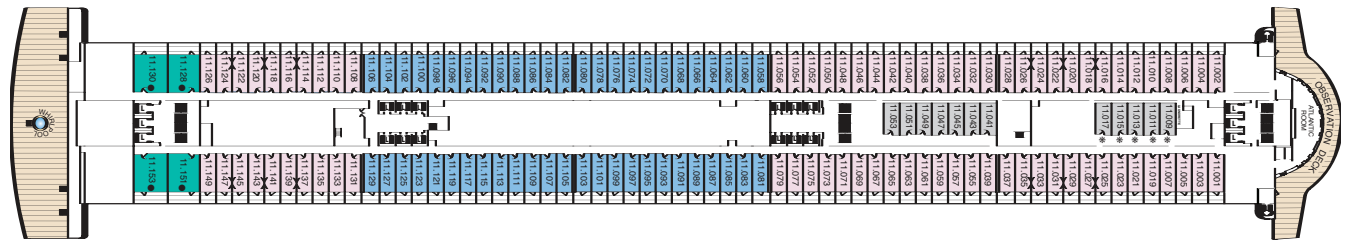

Key to symbols

- Wheelchair accessible
- + 3rd berth is a single sofa bed
- 3rd & 4th berth is a double sofa bed
- * 3rd & 4th berths are two upper beds
- L Lift
- † B5 & B6 Staterooms have views partially obstructed by lifeboats

Ship facts

Country of Registry: Great Britain
 Gross Tonnage: 151,400 GRT
 Guest Capacity: 2,620
 No of Crew: 1,253
 Length: 1,132 feet
 Width: 131 feet
 Draft: 32 feet
 Refit: November 2005

The diagrams and pictures of staterooms shown within this brochure are examples only, and individual staterooms may vary.

Deck 13

Deck 12 (Staterooms 12.001-12.081)

Deck 11 (Staterooms 11.001-11.153)

Deck 10 (Grand Duplexes/Duplexes Staterooms & Penthouses 10.001-10.133)

Aft

Midships

Forward

Queen Mary 2 Deck Plans