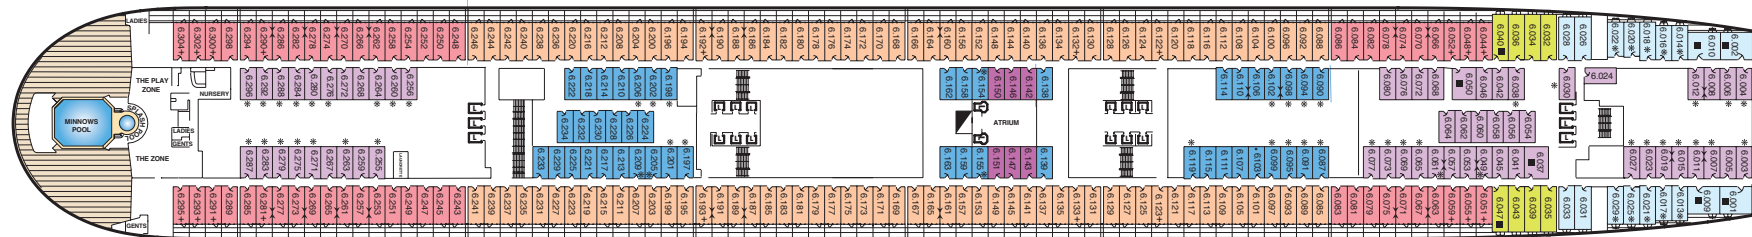

Deck 9 (Grand Duplexes/Duplex Suites & Staterooms 9.001-9.082)

Deck 8 (Suites & Staterooms 8.001-8.130)

Deck 7

Deck 6 (Staterooms 6.001-6.304)

Aft

Midships

Forward

Deck 5 (Staterooms 5.001-5.269)

Stateroom Category

- Q1 Grand Duplexes:
Balmoral & Sandringham Deck: 9, 10
- Q2 Suites:
Queen Mary & Queen Elizabeth
Duplex Apartments:
Windsor, Holyrood &
Buckingham Deck: 9, 10
- Q3 Royal Suites:
Queen Anne & Queen Victoria Deck: 10
- Q4 Penthouse Deck: 9, 10
- Q5 Queens Suites Deck: 9, 10, 11
- Q6 Queens Suites Deck: 9
- Q7 Queens Suites Deck: 8
- P1 Princess Suites Deck: 10
- P2 Princess Suites Deck: 10
- P3 Princess Suites Deck: 10
- AA Club Balcony Deck: 12
- A1 Deluxe Balcony Deck: 11, 12
- A2 Deluxe Balcony Deck: 11
- A3 Deluxe Balcony Deck: 8
- B1 Premium Balcony (Sheltered) Deck: 6
- B2 Premium Balcony (Sheltered) Deck: 5, 6
- B3 Premium Balcony (Sheltered) Deck: 4, 5
- B4 Premium Balcony (Sheltered) Deck: 4
- B5 Premium Balcony† Deck: 8
- B6 Premium Balcony† Deck: 8
- C1 Standard Oceanview Deck: 5, 6
- C2 Standard Oceanview Deck: 4
- C3 Standard Oceanview Deck: 6
- C4 Standard Oceanview Deck: 5
- D1 Atrium Deck: 5, 6
- D2 Standard Inside Deck: 11, 12
- D3 Standard Inside Deck: 9, 10
- D4 Standard Inside Deck: 6
- D5 Standard Inside Deck: 5, 6
- D6 Standard Inside Deck: 4, 5
- D7 Standard Inside Deck: 4
- D8 Standard Inside Deck: 4