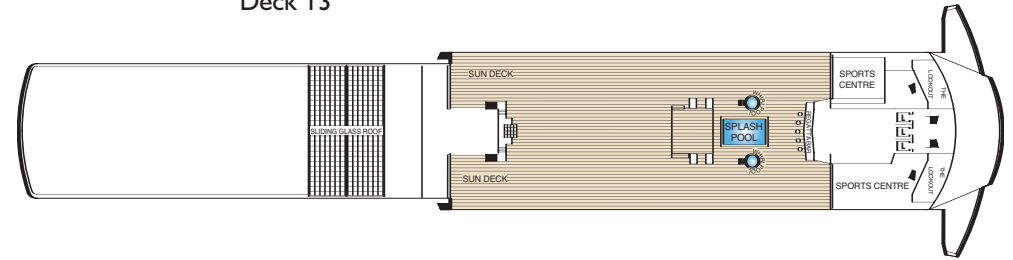

Ship facts

Country of Registry: Great Britain
Gross Tonnage: 151,400 GRT
Guest Capacity: 2,620
No of Crew: 1,253
Length: 1,132 feet
Width: 131 feet
Draft: 32 feet
Refit: November 2005

The diagrams and pictures of staterooms shown within this brochure are examples only, and individual staterooms may vary.

Deck 13