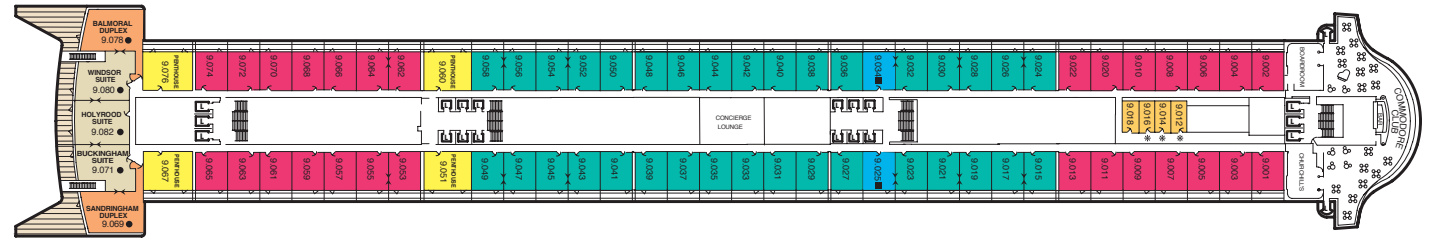

Queen Mary 2 Deck Plans

Stateroom Category

- **Q1** Grand Duplexes:
  Balmoral & Sandringham   Deck: 9, 10
- **Q2** Suites:
  Queen Mary & Queen Elizabeth
  Duplex Apartments:
  Windsor, Holyrood &
  Buckingham   Deck: 9, 10
- **Q3** Royal Suites:
  Queen Anne & Queen Victoria   Deck: 10
- **Q4** Penthouse   Deck: 9, 10
- **Q5** Queens Suites   Deck: 9, 10, 11
- **Q6** Queens Suites   Deck: 9
- **Q7** Queens Suites   Deck: 8
- **P1** Princess Suites   Deck: 10
- **P2** Princess Suites   Deck: 10
- **P3** Princess Suites   Deck: 10
- **AA** Club Balcony   Deck: 12
- **A1** Deluxe Balcony   Deck: 11, 12
- **A2** Deluxe Balcony   Deck: 11
- **A3** Deluxe Balcony   Deck: 8
- **B1** Premium Balcony (Sheltered)   Deck: 6
- **B2** Premium Balcony (Sheltered)   Deck: 5, 6
- **B3** Premium Balcony (Sheltered)   Deck: 4, 5
- **B4** Premium Balcony (Sheltered)   Deck: 4
- **B5** Premium Balcony†   Deck: 8
- **B6** Premium Balcony†   Deck: 8
- **C1** Standard Oceanview   Deck: 5, 6
- **C2** Standard Oceanview   Deck: 4
- **C3** Standard Oceanview   Deck: 6
- **C4** Standard Oceanview   Deck: 5
- **D1** Atrium   Deck: 5, 6
- **D2** Standard Inside   Deck: 11, 12
- **D3** Standard Inside   Deck: 9, 10
- **D4** Standard Inside   Deck: 6
- **D5** Standard Inside   Deck: 5, 6
- **D6** Standard Inside   Deck: 4, 5
- **D7** Standard Inside   Deck: 4
- **D8** Standard Inside   Deck: 4

Key to symbols

- Wheelchair accessible
- + 3rd berth is a single sofa bed
- 3rd & 4th berth is a double sofa bed
- 3rd & 4th berths are two upper beds
- L Lift
- † B5 & B6 Staterooms have views partially obstructed by lifeboats

Deck 9 (Grand Duplexes/Duplex Suites & Staterooms 9.001-9.082)