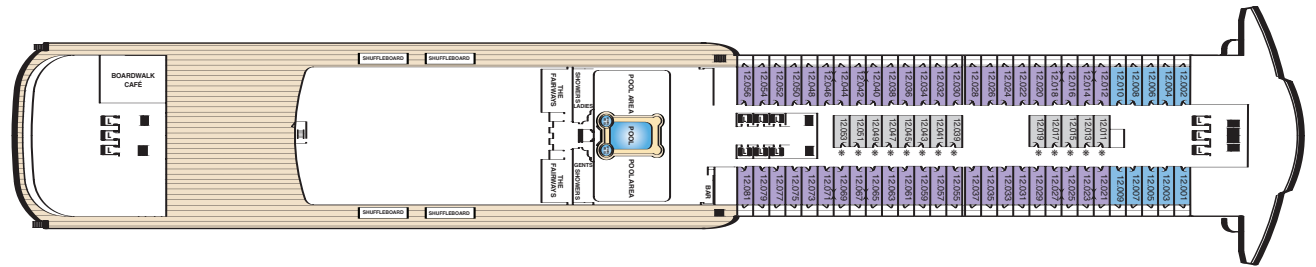

Deck 12 (Staterooms 12.001-12.081)