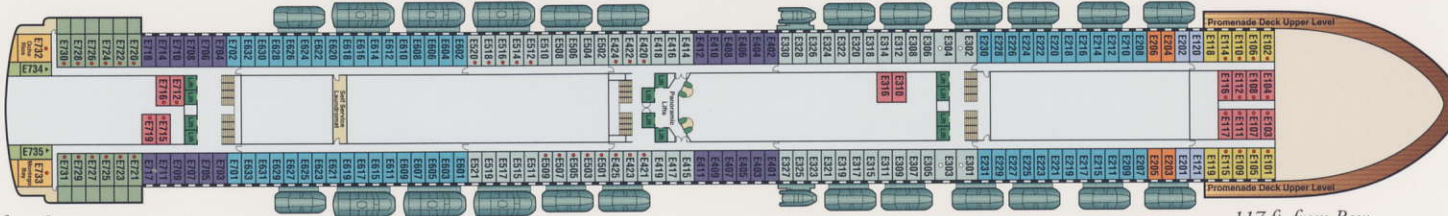

CROWN PRINCESS DECK PLANS

← AFT

FORWARD →

Riviera 14

Aloha 12

Baja 11

Caribe 10

Dolphin 9

CROWN PRINCESS DECK PLANS

←AFT

FORWARD →

Emerald 8

20 ft. from Stern

117 ft. from Bow

Promenade 7

Fiesta 6

Note: Deck plans are not final and are subject to change.

STATEROOM CATEGORY INDEX

- OS ALOHA: Owner's suite with balcony
- PH RIVIERA: Penthouse suite with balcony
- PS LIDO, ALOHA, CARIBE: Premium suite with balcony
- VS DOLPHIN, EMERALD: Vista suite with balcony
- XS DOLPHIN: Family suite: interconnecting staterooms with balcony
- AA DOLPHIN: Mini-suite with balcony
- AB DOLPHIN: Mini-suite with balcony
- AC DOLPHIN: Mini-suite with balcony
- AD EMERALD: Mini-suite with balcony
- AE DOLPHIN: Mini-suite with balcony
- BA LIDO, CARIBE: Balcony two lower beds
- BB RIVIERA, BAJA, CARIBE, DOLPHIN, EMERALD: Balcony two lower beds
- BC RIVIERA, ALOHA: Balcony two lower beds
- BD ALOHA, BAJA: Balcony two lower beds
- BE BAJA: Balcony two lower beds
- BF BAJA: Balcony two lower beds
- BG BAJA: Balcony two lower beds
- C RIVIERA: Oceanview two lower beds (portholes)
- DD EMERALD: Oceanview two lower beds
- D PLAZA: Oceanview two lower beds
- EE PLAZA: Oceanview two lower beds
- E LIDO, EMERALD: Oceanview two lower beds (partially obstructed view)
- FF EMERALD: Oceanview two lower beds (obstructed view)
- F EMERALD: Oceanview two lower beds (obstructed view)
- GG EMERALD: Oceanview two lower beds (obstructed view)
- G EMERALD: Oceanview two lower beds (obstructed view)
- H LIDO, RIVIERA: Interior two lower beds
- I RIVIERA, ALOHA: Interior two lower beds
- JJ ALOHA, BAJA: Interior two lower beds
- J BAJA, CARIBE: Interior two lower beds
- K CARIBE, DOLPHIN: Interior two lower beds
- K DOLPHIN, EMERALD, PLAZA: Interior two lower beds
- L PLAZA: Interior two lower beds
- M PLAZA: Interior two lower beds