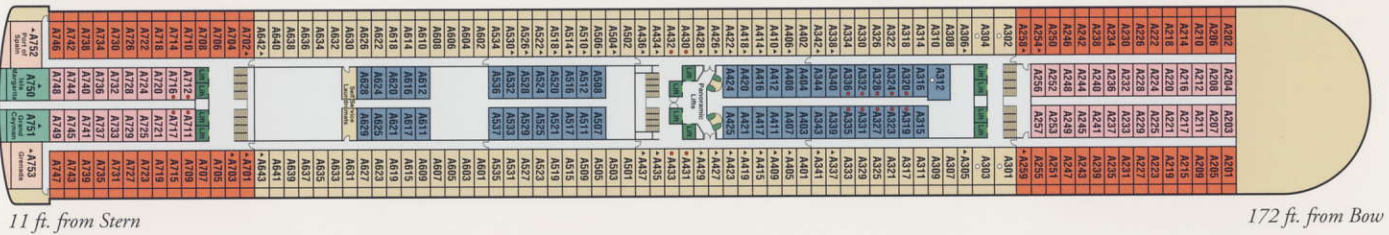

CROWN PRINCESS DECK PLANS

← AFT

FORWARD →

Riviera 14

Aloha 12

Baja 11

Caribe 10

Dolphin 9

CROWN PRINCESS DECK PLANS

←AFT

FORWARD →

Emerald 8

20 ft. from Stern

117 ft. from Bow

Promenade 7

Fiesta 6

Note: Deck plans are not final and are subject to change.

STATEROOM CATEGORY INDEX

- OS ALOHA: Owner's suite with balcony
- PH RIVIERA: Penthouse suite with balcony
- PS LIDO, ALOHA, CARIBE: Premium suite with balcony
- VS DOLPHIN, EMERALD: Vista suite with balcony
- XS DOLPHIN: Family suite: interconnecting staterooms with balcony
- AA DOLPHIN: Mini-suite with balcony
- AB DOLPHIN: Mini-suite with balcony
- AC DOLPHIN: Mini-suite with balcony
- AD EMERALD: Mini-suite with balcony
- AE DOLPHIN: Mini-suite with balcony
- BA LIDO, CARIBE: Balcony two lower beds
- BB RIVIERA, BAJA, CARIBE, DOLPHIN, EMERALD: Balcony two lower beds
- BC RIVIERA, ALOHA: Balcony two lower beds
- BD ALOHA, BAJA: Balcony two lower beds
- BE BAJA: Balcony two lower beds
- BF BAJA: Balcony two lower beds
- BG BAJA: Balcony two lower beds
- C RIVIERA: Oceanview two lower beds (portholes)
- DD EMERALD: Oceanview two lower beds
- D PLAZA: Oceanview two lower beds
- EE PLAZA: Oceanview two lower beds
- E LIDO, EMERALD: Oceanview two lower beds (partially obstructed view)
- FF EMERALD: Oceanview two lower beds (obstructed view)
- F EMERALD: Oceanview two lower beds (obstructed view)
- GG EMERALD: Oceanview two lower beds (obstructed view)
- G EMERALD: Oceanview two lower beds (obstructed view)
- H LIDO, RIVIERA: Interior two lower beds
- I RIVIERA, ALOHA: Interior two lower beds
- JJ ALOHA, BAJA: Interior two lower beds
- J BAJA, CARIBE: Interior two lower beds
- K CARIBE, DOLPHIN: Interior two lower beds
- K DOLPHIN, EMERALD, PLAZA: Interior two lower beds
- L PLAZA: Interior two lower beds
- M PLAZA: Interior two lower beds