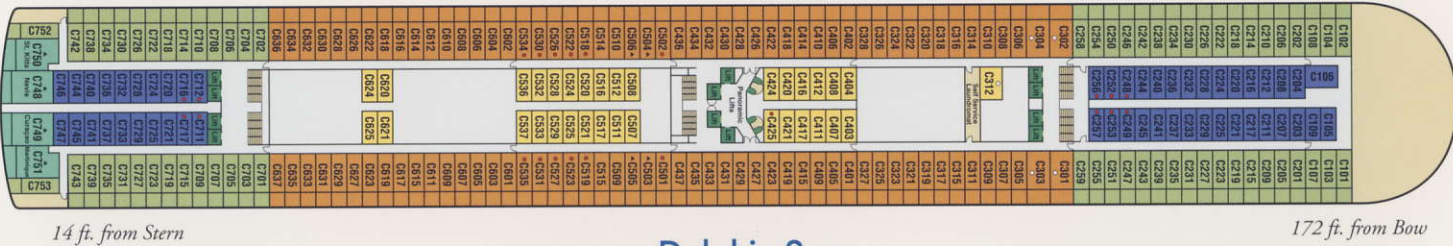

CROWN PRINCESS DECK PLANS

← AFT

FORWARD →

Riviera 14

Aloha 12

Baja 11

Caribe 10

Dolphin 9

CROWN PRINCESS DECK PLANS

←AFT

FORWARD →

Emerald 8

20 ft. from Stern

117 ft. from Bow

Promenade 7

Fiesta 6

Gala 4

Plaza 5

20 ft. from Stern

117 ft. from Bow

visit princess.com for virtual tours and photos of staterooms

- ◆ Family suites D105/D101 and D106/D102: Interconnecting staterooms with private balcony; accommodates up to eight persons (D101 and D102 not shown separately)
- ◊ Wheelchair-accessible stateroom
- Will accommodate third and fourth person
- ▲ Will accommodate third person
- * Two lower beds not convertible to queen; shower only