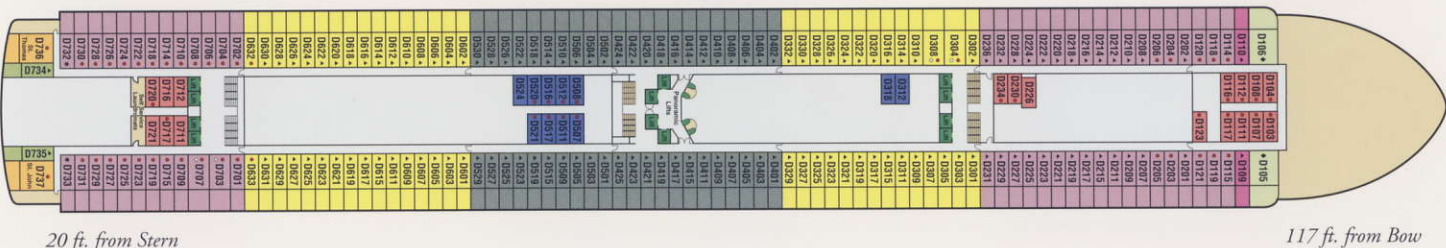

CROWN PRINCESS DECK PLANS

← AFT

FORWARD →

Riviera 14

Aloha 12

Baja 11

Caribe 10

Dolphin 9

CROWN PRINCESS DECK PLANS

←AFT

FORWARD →

Emerald 8

20 ft. from Stern

117 ft. from Bow

Promenade 7

Fiesta 6

Gala 4

Plaza 5

20 ft. from Stern

117 ft. from Bow

visit princess.com for virtual tours and photos of staterooms

- ◆ Family suites D105/D101 and D106/D102: Interconnecting staterooms with private balcony; accommodates up to eight persons (D101 and D102 not shown separately)
- ◊ Wheelchair-accessible stateroom
- Will accommodate third and fourth person
- ▲ Will accommodate third person
- * Two lower beds not convertible to queen; shower only