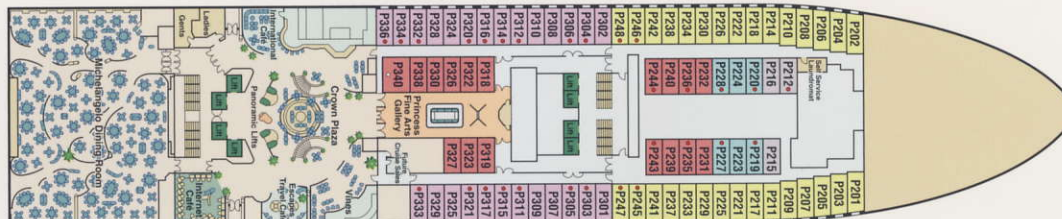

Plaza 5

20 ft. from Stern

117 ft. from Bow

visit princess.com for virtual tours and photos of staterooms

- Family suites D105/D101 and D106/D102: Interconnecting staterooms with private balcony; accommodates up to eight persons (D101 and D102 not shown separately)
- ◊ Wheelchair-accessible stateroom
- Will accommodate third and fourth person
- ▲ Will accommodate third person
- Two lower beds not convertible to queen; shower only

Note: Deck plans are not final and are subject to change.

STATEROOM CATEGORY INDEX

- OS ALOHA: Owner's suite with balcony
- PH RIVIERA: Penthouse suite with balcony
- PS LIDO, ALOHA, CARIBE: Premium suite with balcony
- VS DOLPHIN, EMERALD: Vista suite with balcony
- XS DOLPHIN: Family suite: interconnecting staterooms with balcony
- AA DOLPHIN: Mini-suite with balcony
- AB DOLPHIN: Mini-suite with balcony
- AC DOLPHIN: Mini-suite with balcony
- AD EMERALD: Mini-suite with balcony
- AE DOLPHIN: Mini-suite with balcony
- BA LIDO, CARIBE: Balcony two lower beds
- BB RIVIERA, BAJA, CARIBE, DOLPHIN, EMERALD: Balcony two lower beds
- BC RIVIERA, ALOHA: Balcony two lower beds
- BD ALOHA, BAJA: Balcony two lower beds
- BE BAJA: Balcony two lower beds
- BF BAJA: Balcony two lower beds
- BG BAJA: Balcony two lower beds
- C RIVIERA: Oceanview two lower beds (portholes)
- DD EMERALD: Oceanview two lower beds
- D PLAZA: Oceanview two lower beds
- EE PLAZA: Oceanview two lower beds
- E LIDO, EMERALD: Oceanview two lower beds (partially obstructed view)
- FF EMERALD: Oceanview two lower beds (obstructed view)
- F EMERALD: Oceanview two lower beds (obstructed view)
- GG EMERALD: Oceanview two lower beds (obstructed view)
- G EMERALD: Oceanview two lower beds (obstructed view)
- H LIDO, RIVIERA: Interior two lower beds
- I RIVIERA, ALOHA: Interior two lower beds
- JJ ALOHA, BAJA: Interior two lower beds
- J BAJA, CARIBE: Interior two lower beds
- K CARIBE, DOLPHIN: Interior two lower beds
- K DOLPHIN, EMERALD, PLAZA: Interior two lower beds
- L PLAZA: Interior two lower beds
- M PLAZA: Interior two lower beds

AFFORDABLE LUXURY.

Upgrade to a mini-suite and enjoy your balcony and special amenities, including a welcome glass of champagne and an extra sitting area. For even more space and amenities, a luxury suite offers up to 80% more room than a mini-suite — yours to enjoy.