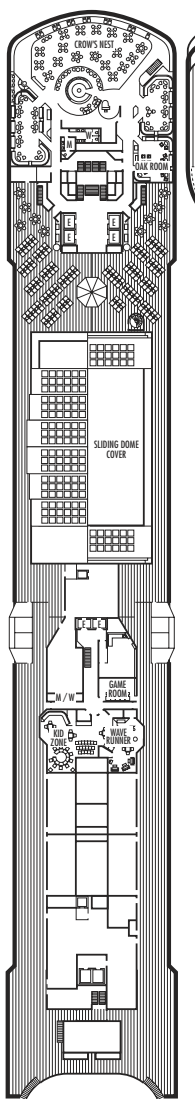

MAIN DECK
Staterooms 1001-1127
252 ft. from bow
to Staterooms 1001 & 1002.

LOWER PROMENADE DECK

PROMENADE DECK

UPPER PROMENADE DECK
Staterooms 4001-4185
1022 ft. from bow
to Staterooms 4001 & 4002.

VERANDAH DECK
Staterooms 5001-5187
102 ft. from bow
to Staterooms 5001 & 5002.

UPPER VERANDAH DECK
Staterooms 6001-6169
112 ft. from bow
to Staterooms 6003 & 6004.

ROTTERDAM DECK
Staterooms 7001-7133
121 ft. from bow
to Staterooms 7001 & 7002.

NAVIGATION DECK
Staterooms 8001-8135
186 ft. from bow
to Staterooms 8001 & 8002.

LIDO DECK

OBSERVATION DECK

SPORTS DECK

ms Zuiderdam ms Oosterdam ms Westerdam

DECK PLANS & STATEROOMS
The deck plans are color-coded by category of stateroom, and the category letter precedes the stateroom number in each room. All staterooms are equipped with television, mini-bar, DVD player, mini-safe, data port, telephone and multi-channel music.
Important Note: Not all staterooms within each category have the same furniture configuration and/or facilities. Appropriate symbols within the rooms on the deck plans describe differences from the stateroom descriptions below.