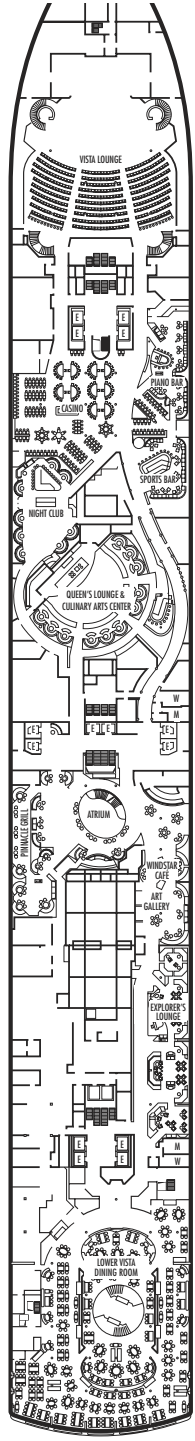

9 ft. to stern from Staterooms 4180, 4178, 4176, 4174, 4179, 4181, 4183 & 4185.