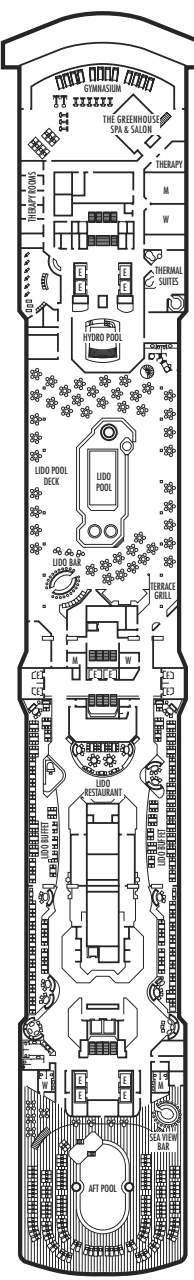

MAIN DECK
Staterooms 1001-1127
252 ft. from bow
to Staterooms 1001 & 1002.

LOWER PROMENADE DECK

PROMENADE DECK

UPPER PROMENADE DECK
Staterooms 4001-4185
1022 ft. from bow
to Staterooms 4001 & 4002.

VERANDAH DECK
Staterooms 5001-5187
102 ft. from bow
to Staterooms 5001 & 5002.

UPPER VERANDAH DECK
Staterooms 6001-6169
112 ft. from bow
to Staterooms 6003 & 6004.

ROTTERDAM DECK
Staterooms 7001-7133
121 ft. from bow
to Staterooms 7001 & 7002.

NAVIGATION DECK
Staterooms 8001-8135
186 ft. from bow
to Staterooms 8001 & 8002.

LIDO DECK

OBSERVATION DECK

SPORTS DECK

ms Zuiderdam ms Oosterdam ms Westerdam

DECK PLANS & STATEROOMS
The deck plans are color-coded by category of stateroom, and the category letter precedes the stateroom number in each room. All staterooms are equipped with television, mini-bar, DVD player, mini-safe, data port, telephone and multi-channel music.
Important Note: Not all staterooms within each category have the same furniture configuration and/or facilities. Appropriate symbols within the rooms on the deck plans describe differences from the stateroom descriptions below.