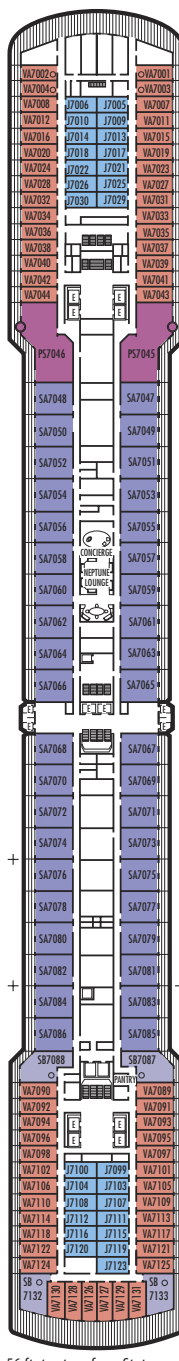

56 ft. to stern from Staterooms 7132, 7130, 7128, 7126, 7127, 7129, 7131 & 7133.