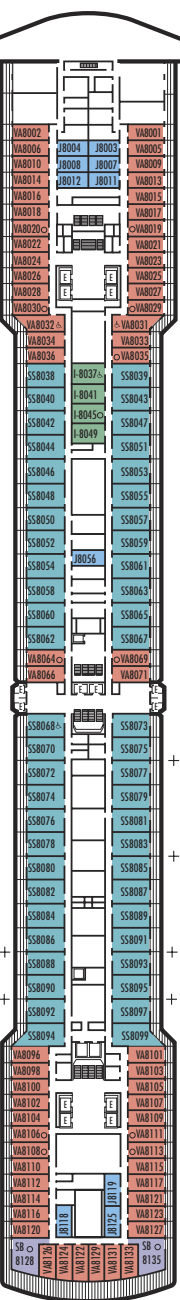

68 ft. to stern from Staterooms 8128, 8126, 8124, 8122, 8129, 8131, 8133, & 8135.