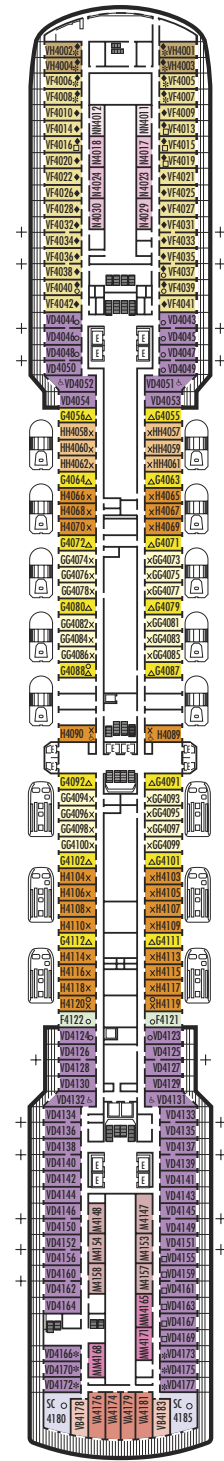

9 ft. to stern from Staterooms 4180, 4178, 4176, 4174, 4179, 4181, 4183 & 4185.