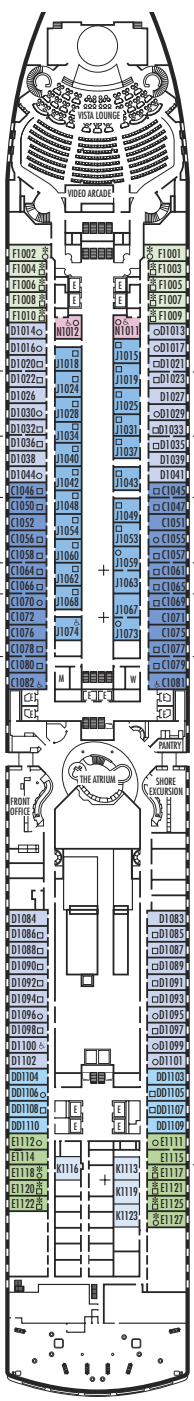

VERANDAH STATEROOMS

- **VA VB VC VD VE**
  Deluxe Verandah Outside: 2 lower beds convertible to 1 queen-size bed, bathtub & shower, sitting area, private verandah, floor-to-ceiling windows.

OUTSIDE STATEROOMS

- **C D DD E F**
  Large: 2 lower beds convertible to 1 queen-size bed, bathtub & shower.
- **G GG**
  Large: 2 lower beds convertible to 1 queen-size bed, bathtub & shower. All G-category staterooms have partial sea views. All GG-category staterooms have fully obstructed views.
- **H HH**
  Large: 2 lower beds convertible to 1 queen-size bed, bathtub & shower. All H- & HH-category staterooms have fully obstructed views.

INSIDE STATEROOMS

- **I**
  Large: 2 lower beds convertible to 1 queen-size bed, shower.
- **J K**
  Large or Standard: 2 lower beds convertible to 1 queen-size bed, shower.
- **L M MM N NN**
  Standard: 2 lower beds convertible to 1 queen-size bed, shower.

102 ft. to stern from Staterooms 1122 & 1127.