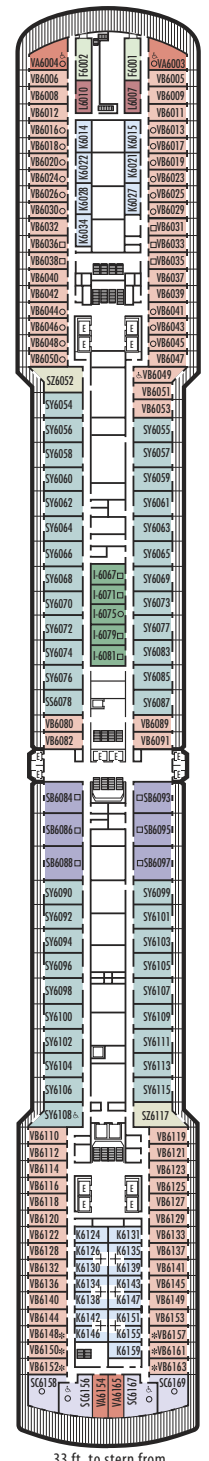

33 ft. to stern from Staterooms 6158, 6156, 6154, 6165, 6167 & 6169.