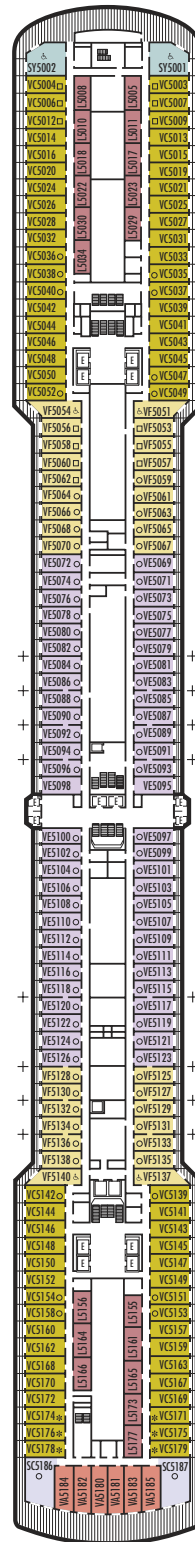

23 ft. to stern from Staterooms 5186, 5184, 5182, 5180, 5181, 5183, 5185 & 5187.