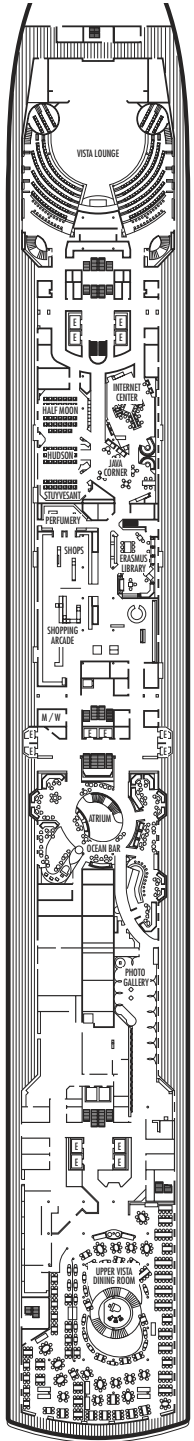

9 ft. to stern from Staterooms 4180, 4178, 4176, 4174, 4179, 4181, 4183 & 4185.