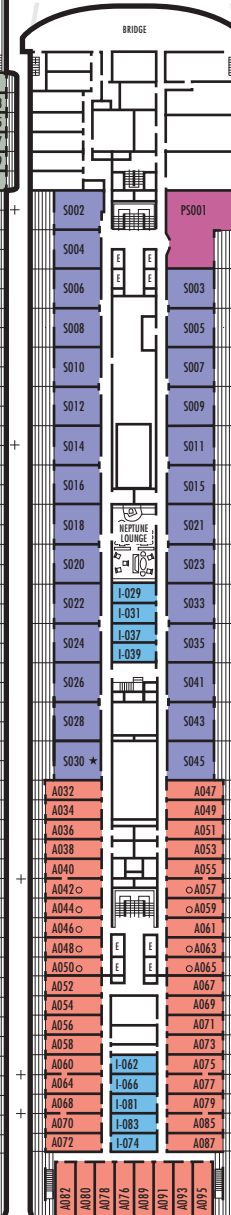

A DECK
Staterooms 700-848
106 ft. from bow to
Staterooms 700, 701 & 703.

MAIN DECK
Staterooms 500-698
102 ft. from bow to
Stateroom 500.

LOWER PROMENADE DECK
Staterooms 300-431
106 ft. from bow to
Staterooms 300 & 301.

PROMENADE DECK

UPPER PROMENADE DECK

VERANDAH DECK
Staterooms 100-232
156 ft. from bow to
Staterooms 100, 101 & 102.

NAVIGATION DECK
Staterooms 001-095
205 ft. from bow to
Staterooms 001 & 002.

LIDO DECK

SPORTS DECK

43 ft. to stern from
Staterooms 833 & 848.

22 ft. to stern from
Staterooms 695, 696, 697 & 698.

13 ft. to stern from
Staterooms 418, 420, 427 & 429.

8 ft. to stern from
Staterooms 217, 219, 221, 223,
226, 228, 230 & 232.

8 ft. to stern from
Staterooms 076, 078, 080, 082,
089, 091, 093 & 095.

SKY DECK

ms Veendam

DECK PLANS & STATEROOMS

The deck plans are color-coded by category of stateroom, and the category letter precedes the stateroom number in each room. All staterooms are equipped with DVD player, flat-panel television, telephone and multi-channel music.