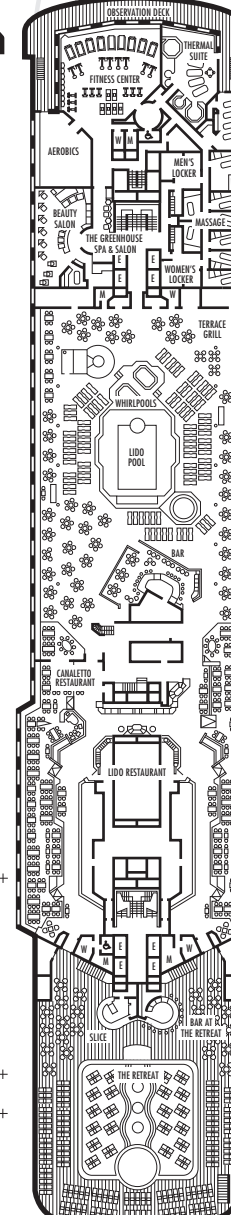

A DECK
Staterooms 700-848
106 ft. from bow to
Staterooms 700, 701 & 703.

MAIN DECK
Staterooms 500-698
102 ft. from bow to
Stateroom 500.

LOWER PROMENADE DECK
Staterooms 300-431
106 ft. from bow to
Staterooms 300 & 301.

PROMENADE DECK

UPPER PROMENADE DECK

VERANDAH DECK
Staterooms 100-232
156 ft. from bow to
Staterooms 100, 101 & 102.

NAVIGATION DECK
Staterooms 001-095
205 ft. from bow to
Staterooms 001 & 002.

LIDO DECK

SPORTS DECK

43 ft. to stern from
Staterooms 833 & 848.

22 ft. to stern from
Staterooms 695, 696, 697 & 698.

13 ft. to stern from
Staterooms 418, 420, 427 & 429.

8 ft. to stern from
Staterooms 217, 219, 221, 223,
226, 228, 230 & 232.

8 ft. to stern from
Staterooms 076, 078, 080, 082,
089, 091, 093 & 095.

SKY DECK

ms Veendam

DECK PLANS & STATEROOMS

The deck plans are color-coded by category of stateroom, and the category letter precedes the stateroom number in each room. All staterooms are equipped with DVD player, flat-panel television, telephone and multi-channel music.