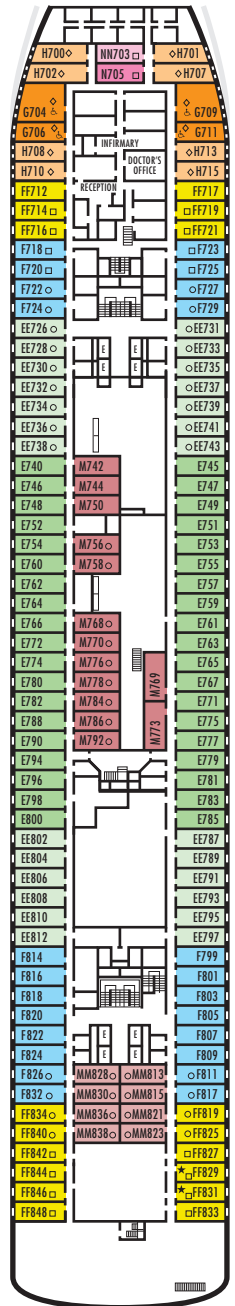

A DECK
Staterooms 700-848
106 ft. from bow to
Staterooms 700, 701 & 703.

MAIN DECK
Staterooms 500-698
102 ft. from bow to
Stateroom 500.

LOWER PROMENADE DECK
Staterooms 300-431
106 ft. from bow to
Staterooms 300 & 301.

PROMENADE DECK

UPPER PROMENADE DECK

VERANDAH DECK
Staterooms 100-232
156 ft. from bow to
Staterooms 100, 101 & 102.

NAVIGATION DECK
Staterooms 001-095
205 ft. from bow to
Staterooms 001 & 002.

LIDO DECK

SPORTS DECK

43 ft. to stern from
Staterooms 833 & 848.

22 ft. to stern from
Staterooms 695, 696, 697 & 698.

13 ft. to stern from
Staterooms 418, 420, 427 & 429.

8 ft. to stern from
Staterooms 217, 219, 221, 223,
226, 228, 230 & 232.

8 ft. to stern from
Staterooms 076, 078, 080, 082,
089, 091, 093 & 095.

SKY DECK

ms Veendam

DECK PLANS & STATEROOMS

The deck plans are color-coded by category of stateroom, and the category letter precedes the stateroom number in each room. All staterooms are equipped with DVD player, flat-panel television, telephone and multi-channel music.