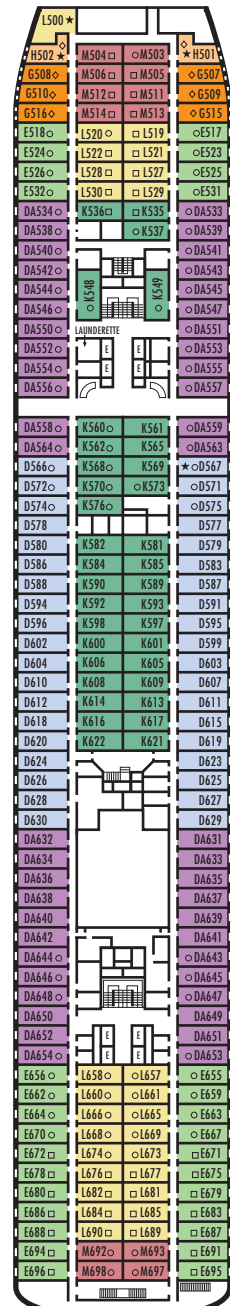

A DECK
Staterooms 700-848
106 ft. from bow to
Staterooms 700, 701 & 703.

MAIN DECK
Staterooms 500-698
102 ft. from bow to
Stateroom 500.

LOWER PROMENADE DECK
Staterooms 300-431
106 ft. from bow to
Staterooms 300 & 301.

PROMENADE DECK

UPPER PROMENADE DECK

VERANDAH DECK
Staterooms 100-232
156 ft. from bow to
Staterooms 100, 101 & 102.

NAVIGATION DECK
Staterooms 001-095
205 ft. from bow to
Staterooms 001 & 002.

LIDO DECK

SPORTS DECK

43 ft. to stern from
Staterooms 833 & 848.

22 ft. to stern from
Staterooms 695, 696, 697 & 698.

13 ft. to stern from
Staterooms 418, 420, 427 & 429.

8 ft. to stern from
Staterooms 217, 219, 221, 223,
226, 228, 230 & 232.

8 ft. to stern from
Staterooms 076, 078, 080, 082,
089, 091, 093 & 095.

SKY DECK

ms Veendam

DECK PLANS & STATEROOMS

The deck plans are color-coded by category of stateroom, and the category letter precedes the stateroom number in each room. All staterooms are equipped with DVD player, flat-panel television, telephone and multi-channel music.