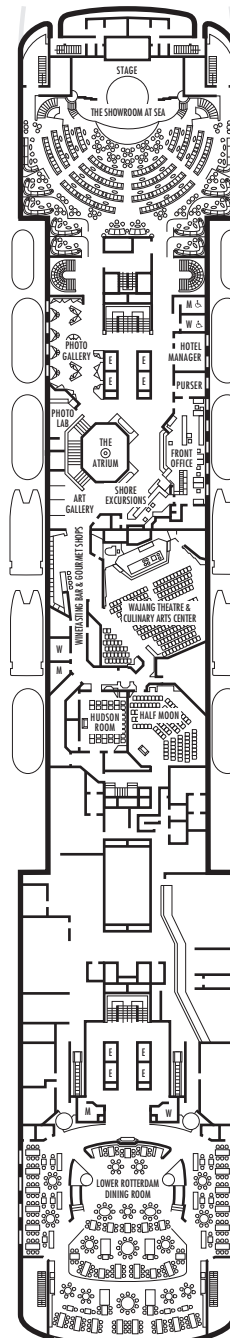

A DECK
Staterooms 700-848
106 ft. from bow to
Staterooms 700, 701 & 703.

MAIN DECK
Staterooms 500-698
102 ft. from bow to
Stateroom 500.

LOWER PROMENADE DECK
Staterooms 300-431
106 ft. from bow to
Staterooms 300 & 301.

PROMENADE DECK

UPPER PROMENADE DECK

VERANDAH DECK
Staterooms 100-232
156 ft. from bow to
Staterooms 100, 101 & 102.

NAVIGATION DECK
Staterooms 001-095
205 ft. from bow to
Staterooms 001 & 002.

LIDO DECK

SPORTS DECK

43 ft. to stern from
Staterooms 833 & 848.

22 ft. to stern from
Staterooms 695, 696, 697 & 698.

13 ft. to stern from
Staterooms 418, 420, 427 & 429.

8 ft. to stern from
Staterooms 217, 219, 221, 223,
226, 228, 230 & 232.

8 ft. to stern from
Staterooms 076, 078, 080, 082,
089, 091, 093 & 095.

SKY DECK

ms Veendam

DECK PLANS & STATEROOMS

The deck plans are color-coded by category of stateroom, and the category letter precedes the stateroom number in each room. All staterooms are equipped with DVD player, flat-panel television, telephone and multi-channel music.