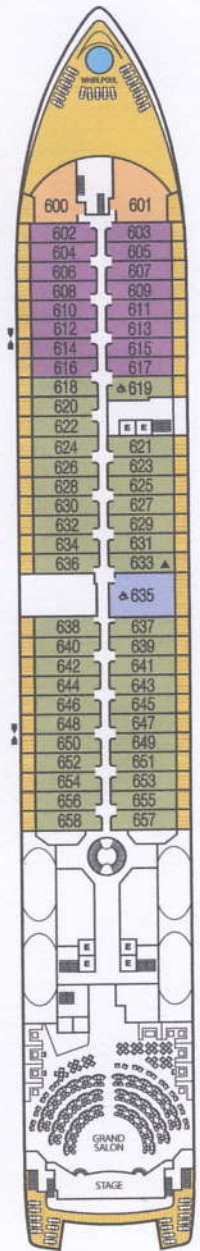

# SEABOURN ODYSSEY, SEABOURN SOJOURN *and* SEABOURN QUEST

## DECK PLANS

DECK 11

DECK 10

*Cabana area on Deck 10 is representative of Seabourn Sojourn and Seabourn Quest. Seabourn Odyssey has a 2nd spa villa.*

DECK 9

DECK 8

DECK 7

DECK 6

Built:  
Seabourn Odyssey - June, 2009  
Seabourn Sojourn - June, 2010  
Seabourn Quest - June, 2011  
Ships' registry: Bahamas

Cruising speed: 19 Knots  
Normal crew size: 330  
Gross tonnage: 32,000  
Guest capacity: 450  
Length: 650 feet

Beam: 84 feet  
Nationality of crew:  
Officers, Staff & Crew: International  
Stabilizers: Yes  
Electric current: 110/220 AC

SUITE CATEGORIES SUITE GR SUITE WG SUITE SS SUITE OW SUITE PH SUITE V6 SUITE V5 SUITE V4 SUITE V3 SUITE V2 SUITE V1 SUITE A1 SUITE A