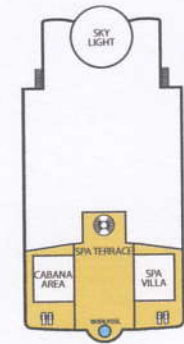

## DECK PLANS

DECK 11

DECK 10

*Cabana area on Deck 10 is representative of Seabourn Sojourn and Seabourn Quest. Seabourn Odyssey has a 2nd spa villa.*

DECK 9

DECK 8

DECK 7

DECK 6

Built:  
Seabourn Odyssey - June, 2009  
Seabourn Sojourn - June, 2010  
Seabourn Quest - June, 2011  
Ships' registry: Bahamas

Cruising speed: 19 Knots  
Normal crew size: 330  
Gross tonnage: 32,000  
Guest capacity: 450  
Length: 650 feet