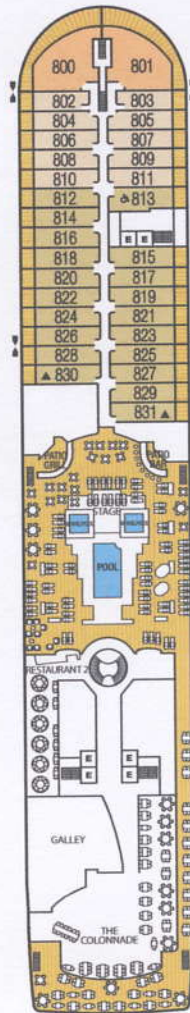

# SEABOURN ODYSSEY, SEABOURN SOJOURN *and* SEABOURN QUEST

## DECK PLANS

DECK 11

DECK 10

*Cabana area on Deck 10 is representative of Seabourn Sojourn and Seabourn Quest. Seabourn Odyssey has a 2nd spa villa.*

DECK 9

DECK 8

DECK 7

DECK 6

Built:  
Seabourn Odyssey - June, 2009  
Seabourn Sojourn - June, 2010  
Seabourn Quest - June, 2011  
Ships' registry: Bahamas

Cruising speed: 19 Knots  
Normal crew size: 330  
Gross tonnage: 32,000  
Guest capacity: 450  
Length: 650 feet

Beam: 84 feet  
Nationality of crew:  
Officers, Staff & Crew: International  
Stabilizers: Yes  
Electric current: 110/220 AC

SUITE CATEGORIES SUITE GR SUITE WG SUITE SS SUITE OW SUITE PH SUITE V6 SUITE V5 SUITE V4 SUITE V3 SUITE V2 SUITE V1 SUITE A1 SUITE A