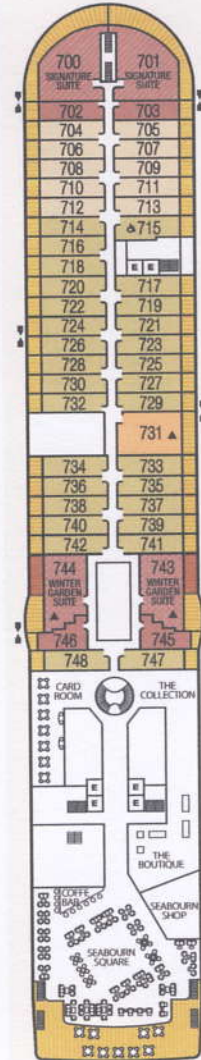

# SEABOURN ODYSSEY, SEABOURN SOJOURN *and* SEABOURN QUEST

## DECK PLANS

DECK 11

DECK 10

*Cabana area on Deck 10 is representative of Seabourn Sojourn and Seabourn Quest. Seabourn Odyssey has a 2nd spa villa.*

DECK 9

DECK 8

DECK 7

DECK 6

Built:  
Seabourn Odyssey - June, 2009  
Seabourn Sojourn - June, 2010  
Seabourn Quest - June, 2011  
Ships' registry: Bahamas

Cruising speed: 19 Knots  
Normal crew size: 330  
Gross tonnage: 32,000  
Guest capacity: 450  
Length: 650 feet

Beam: 84 feet  
Nationality of crew:  
Officers, Staff & Crew: International  
Stabilizers: Yes  
Electric current: 110/220 AC

SUITE CATEGORIES SUITE GR SUITE WG SUITE SS SUITE OW SUITE PH SUITE V6 SUITE V5 SUITE V4 SUITE V3 SUITE V2 SUITE V1 SUITE A1 SUITE A