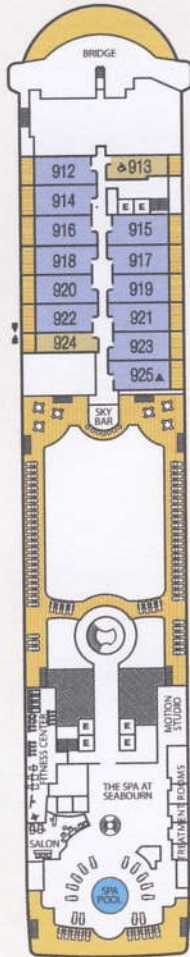

## DECK PLANS

DECK 11

DECK 10

*Cabana area on Deck 10 is representative of Seabourn Sojourn and Seabourn Quest. Seabourn Odyssey has a 2nd spa villa.*

DECK 9

DECK 8

DECK 7

DECK 6

Built:  
Seabourn Odyssey - June, 2009  
Seabourn Sojourn - June, 2010  
Seabourn Quest - June, 2011  
Ships' registry: Bahamas

Cruising speed: 19 Knots  
Normal crew size: 330  
Gross tonnage: 32,000  
Guest capacity: 450  
Length: 650 feet

Beam: 84 feet  
Nationality of crew:  
Officers, Staff & Crew: International  
Stabilizers: Yes  
Electric current: 110/220 AC

SUITE CATEGORIES SUITE GR SUITE WG SUITE SS SUITE OW SUITE PH SUITE V6 SUITE V5 SUITE V4 SUITE V3 SUITE V2 SUITE V1 SUITE A1 SUITE A

**SUITE ACCOMMODATIONS**

- Dining area
- Spacious bath with full tub and separate shower
- Walk-in closet with safe
- Interactive flat-screen TV
- Mini-bar
- Refrigerator

**DINING**

- The Restaurant
- The Colonnade
- Restaurant 2
- Patio Grill
- 24-hour room service