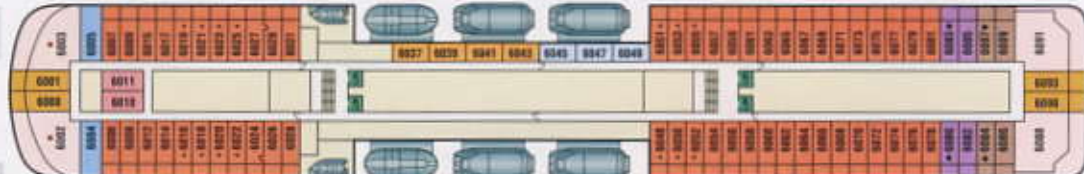

tahitian princess and pacific princess

PRINCESS CRUISES

- 670 passengers normal capacity
- 30,200 gross tons
- 594 feet in length
- Bermuda registered

All staterooms are equipped with private shower and WC, private safe, colour TV with multi-channel music system, telephone, hairdryer, individually controlled air-conditioning and twin beds (convertible to queen-size) unless otherwise stated.

* Baths and refrigerators are only available in suites and mini-suites.

- OS Deck 6,7 & 8** Owners suite with balcony (Queen bed)
- AA Deck 8** Outside mini-suite with balcony
- AB Deck 8** Outside mini-suite with balcony
- AC Deck 8** Outside mini-suite with balcony
- BA Deck 6,7 & 8** Outside two lower beds & balcony
- BB Deck 7** Outside two lower beds & balcony
- BC Deck 7** Outside two lower beds & balcony
- BD Deck 6** Outside two lower beds & balcony
- BE Deck 6** Outside two lower beds & balcony
- BF Deck 6** Outside two lower beds & balcony (obstructed view)
- CC Deck 7** Outside deluxe two lower beds
- C Deck 6** Outside deluxe two lower beds
- D Deck 4** Outside two lower beds
- E Deck 4** Outside two lower beds
- F Deck 3** Outside two lower beds (partial view)
- GG Deck 6 & 8** Outside two lower beds (obstructed view)
- G Deck 6** Outside two lower beds (obstructed view)
- II Deck 8** Inside two lower beds
- I Deck 7** Inside two lower beds
- J Deck 7** Inside two lower beds
- K Deck 6,4** Inside two lower beds
- L Deck 4** Inside two lower beds

THREE BERTH ROOMS

- Designated staterooms will accommodate a third person in either an upper bunk or sofa bed.
- Wheelchair accessible stateroom; shower only
- ▲ Will accommodate third person

● On Pacific Princess staterooms 6090 and 6083 are BD grade, staterooms 6084 and 6087 are BE grade, and staterooms 7112 and 7117 are BF grade with a partially obstructed view.

DECK 11

DECK 10

DECK 9

DECK 8

DECK 7

DECK 6

DECK 5

DECK 4