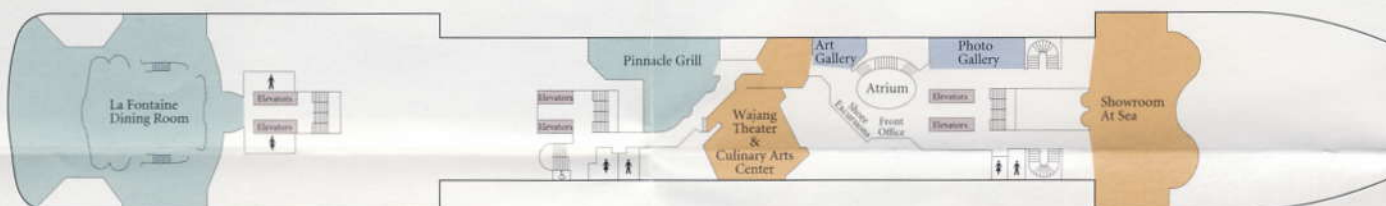

Rotterdam Decks

DECK 1 - DOLPHIN DECK - Staterooms 1800-1956

DECK 2 - MAIN DECK - Staterooms 2500-2711

DECK 3 - LOWER PROMENADE - Staterooms 3300-3439

DECK 4 - PROMENADE DECK

DECK 5 - UPPER PROMENADE DECK

DECK 6-VERANDAH DECK – Staterooms 6100-6240

DECK 7-NAVIGATION DECK – Staterooms 7001-7076

DECK 8-LIDO DECK

DECK 9-SPORTS DECK

DECK 10-SKY DECK

- Entertainment
- Food & Beverage
- Nightlife, bars & Lounges
- Shops
- Meeting rooms
- Recreation
- Services
- Elevator