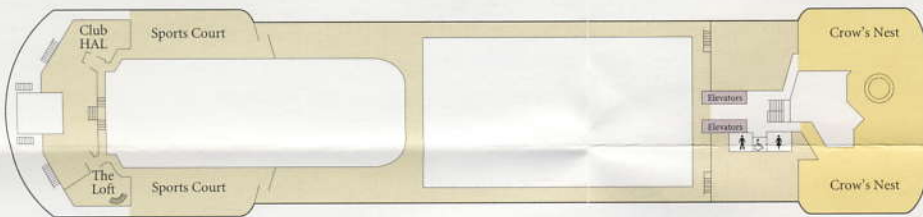

Rotterdam Decks

DECK 1 - DOLPHIN DECK - Staterooms 1800-1956

DECK 2 - MAIN DECK - Staterooms 2500-2711

DECK 3 - LOWER PROMENADE - Staterooms 3300-3439

DECK 4 - PROMENADE DECK

DECK 5 - UPPER PROMENADE DECK

DECK 6-VERANDAH DECK – Staterooms 6100-6240

DECK 7-NAVIGATION DECK – Staterooms 7001-7076

DECK 8-LIDO DECK

DECK 9-SPORTS DECK

DECK 10-SKY DECK

- Entertainment
- Food & Beverage
- Nightlife, bars & Lounges
- Shops
- Meeting rooms
- Recreation
- Services
- Elevator