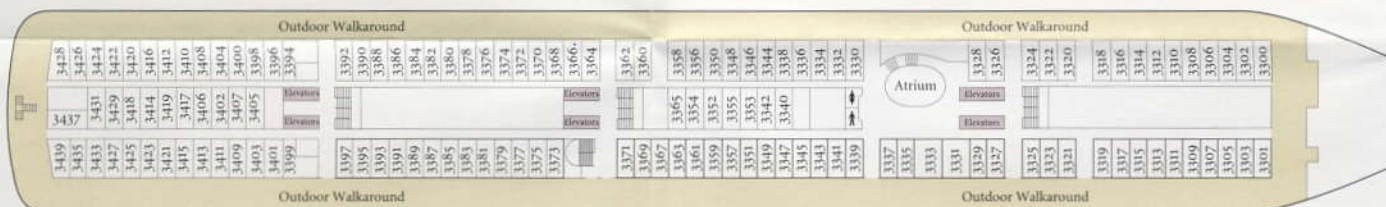

Rotterdam Decks

DECK 1 - DOLPHIN DECK - Staterooms 1800-1956

DECK 2 - MAIN DECK - Staterooms 2500-2711

DECK 3 - LOWER PROMENADE - Staterooms 3300-3439

DECK 4 - PROMENADE DECK

DECK 5 - UPPER PROMENADE DECK

DECK 6-VERANDAH DECK – Staterooms 6100-6240

DECK 7-NAVIGATION DECK – Staterooms 7001-7076

DECK 8-LIDO DECK

DECK 9-SPORTS DECK

DECK 10-SKY DECK

- Entertainment
- Food & Beverage
- Nightlife, bars & Lounges
- Shops
- Meeting rooms
- Recreation
- Services
- Elevator