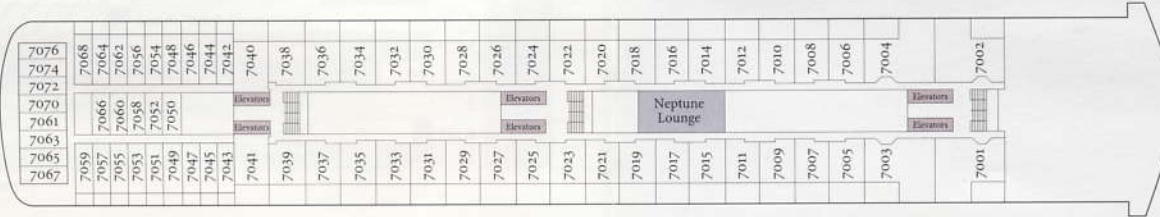

Rotterdam Decks

DECK 1 - DOLPHIN DECK - Staterooms 1800-1956

DECK 2 - MAIN DECK - Staterooms 2500-2711

DECK 3 - LOWER PROMENADE - Staterooms 3300-3439

DECK 4 - PROMENADE DECK

DECK 5 - UPPER PROMENADE DECK

DECK 6-VERANDAH DECK – Staterooms 6100-6240

DECK 7-NAVIGATION DECK – Staterooms 7001-7076

DECK 8-LIDO DECK

DECK 9-SPORTS DECK

DECK 10-SKY DECK

- Entertainment
- Food & Beverage
- Nightlife, bars & Lounges
- Shops
- Meeting rooms
- Recreation
- Services
- Elevator