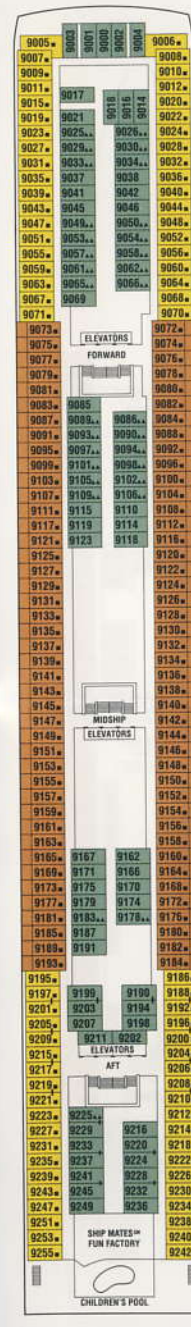

# Galaxy Deck Plans

All staterooms have twin beds convertible to queen size, except as noted.

- Convertible sofa bed
- Sofa
- ▲ One upper berth
- ▲▲ Two upper berths
- ▲ Wheelchair-accessible stateroom featuring rolling showers
- | Connecting staterooms

Sunrise

Sky

SS CC 9

Resort

Penthouse

PS RS SS  
CC FO 9

Vista

2A 4 9

Panorama

FO 5 10

Entertainment

Promenade

Plaza

Continental

- 6
- 8
- 11
- 7
- 8
- 11
- 12