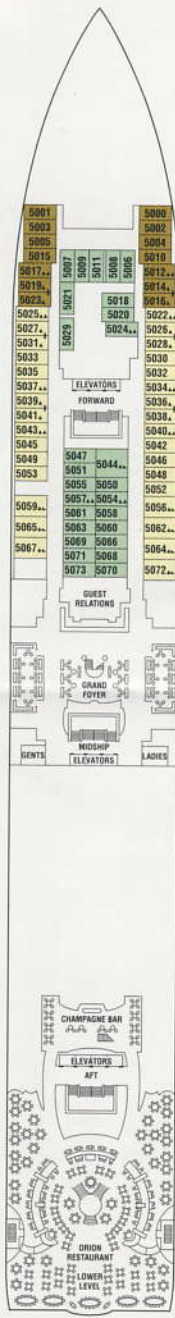

# Galaxy Deck Plans

All staterooms have twin beds convertible to queen size, except as noted.

- Convertible sofa bed
- Sofa
- ▲ One upper berth
- ▲▲ Two upper berths
- ▲ Wheelchair-accessible stateroom featuring rolling showers
- | Connecting staterooms

Sunrise

Sky

SS CC 9

Resort

Penthouse

PS RS SS  
CC FO 9

Vista

2A 4 9

Panorama

FO 5 10

Entertainment

Promenade

Plaza

Continental

- 6
- 8
- 11
- 7
- 8
- 11
- 12