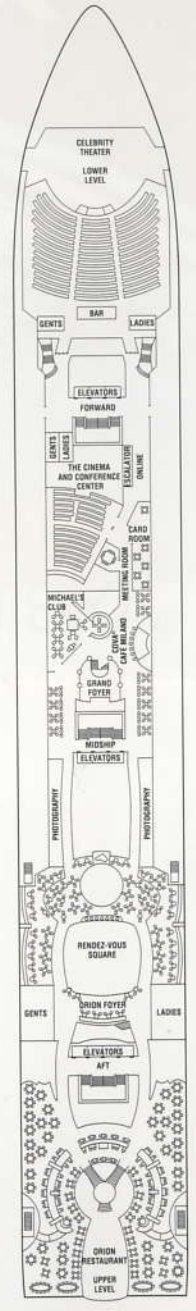

# Galaxy Deck Plans

All staterooms have twin beds convertible to queen size, except as noted.

- Convertible sofa bed
- Sofa
- ▲ One upper berth
- ▲▲ Two upper berths
- ▲ Wheelchair-accessible stateroom featuring rolling showers
- | Connecting staterooms

Sunrise

Sky

SS CC 9

Resort

Penthouse

PS RS SS  
CC FO 9

Vista

2A 4 9

Panorama

FO 5 10

Entertainment

Promenade

Plaza

Continental

- 6
- 8
- 11
- 7
- 8
- 11
- 12