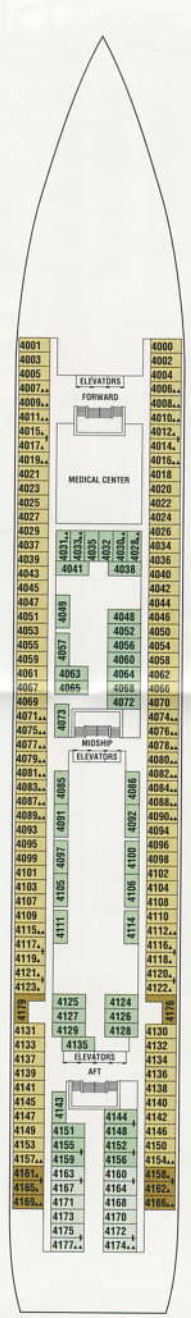

# Galaxy Deck Plans

All staterooms have twin beds convertible to queen size, except as noted.

- Convertible sofa bed
- Sofa
- ▲ One upper berth
- ▲▲ Two upper berths
- ▲ Wheelchair-accessible stateroom featuring rolling showers
- | Connecting staterooms

Sunrise

Sky

SS CC 9

Resort

Penthouse

PS RS SS  
CC FO 9

Vista

2A 4 9

Panorama

FO 5 10

Entertainment

Promenade

Plaza

Continental

- 6
- 8
- 11
- 7
- 8
- 11
- 12