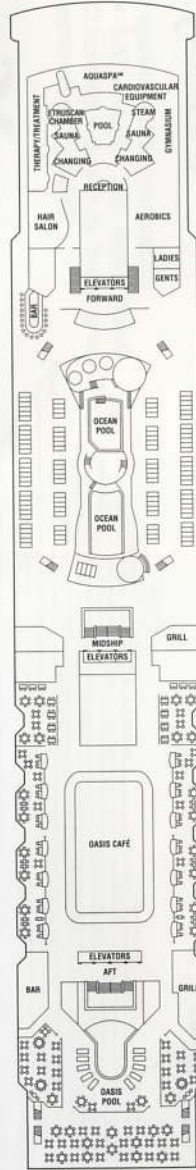

# Galaxy Deck Plans

All staterooms have twin beds convertible to queen size, except as noted.

- Convertible sofa bed
- Sofa
- ▲ One upper berth
- ▲▲ Two upper berths
- ▲ Wheelchair-accessible stateroom featuring rolling showers
- | Connecting staterooms

Sunrise

Sky

SS CC 9

Resort

Penthouse

PS RS SS  
CC FO 9

Vista

2A 4 9

Panorama

FO 5 10

Entertainment

Promenade

Plaza

Continental

- 6
- 8
- 11
- 7
- 8
- 11
- 12