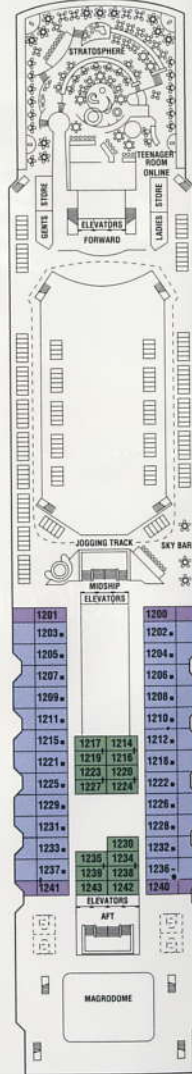

# Galaxy Deck Plans

All staterooms have twin beds convertible to queen size, except as noted.

- Convertible sofa bed
- Sofa
- ▲ One upper berth
- ▲▲ Two upper berths
- ▲ Wheelchair-accessible stateroom featuring rolling showers
- | Connecting staterooms

Sunrise

Sky

SS CC 9

Resort

Penthouse

PS RS SS  
CC FO 9

Vista

2A 4 9

Panorama

FO 5 10

Entertainment

Promenade

Plaza

Continental

- 6
- 8
- 11
- 7
- 8
- 11
- 12