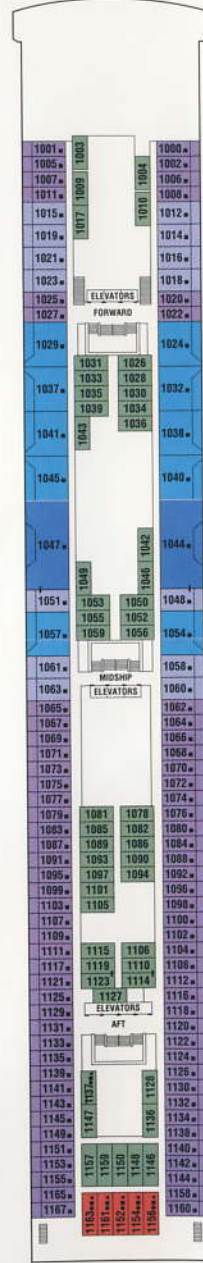

# Galaxy Deck Plans

All staterooms have twin beds convertible to queen size, except as noted.

- Convertible sofa bed
- Sofa
- ▲ One upper berth
- ▲▲ Two upper berths
- ▲ Wheelchair-accessible stateroom featuring rolling showers
- | Connecting staterooms

Sunrise

Sky

SS CC 9

Resort

Penthouse

PS RS SS  
CC FO 9

Vista

2A 4 9

Panorama

FO 5 10

Entertainment

Promenade

Plaza

Continental

- 6
- 8
- 11
- 7
- 8
- 11
- 12