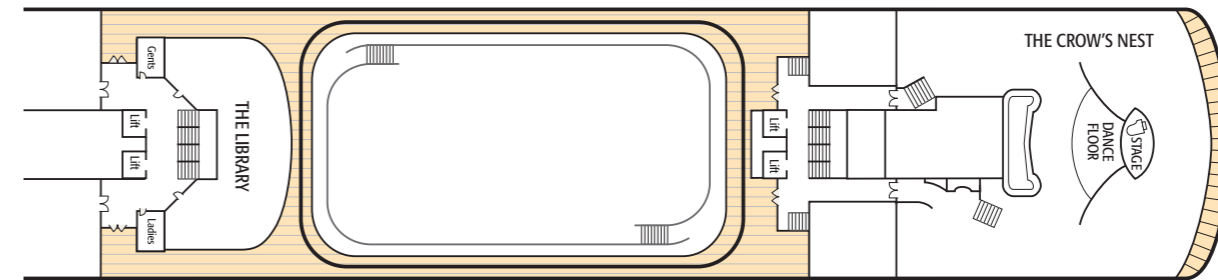

Please note when the upper berths are in use, lower beds cannot be converted to a double.

*Please note LA Grades Outside cabins have a porthole

*JF Balcony Cabin – please note that the ships equipment partially obstructs the view of these cabins.

SKY DECK

SUN DECK

LIDO DECK

A DECK

Adonia deck plans

Adonia – 30,300 tons, Bermudan Registry, Entered service in 2001
Normal operating capacity: 710 passengers and 385 crew

Cabin Types

Penthouse Suite with Balcony and Bath/Shower

AA A, B & C decks

Suite with Balcony and Bath/Shower

AB B & C decks

Balcony Cabin with Shower

JA A & B decks

JB A, B & C decks

JC A, B & C decks

JD A & B decks