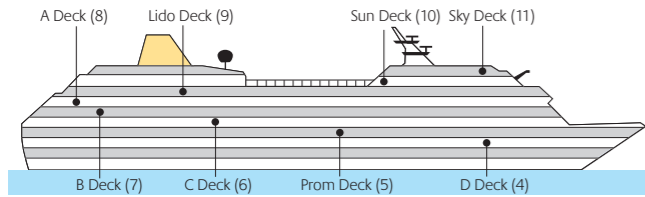

Adonia deck plans

Adonia – 30,300 tons, Bermudan Registry, Entered service in 2001
Normal operating capacity: 710 passengers and 385 crew

Cabin Types

Penthouse Suite with Balcony and Bath/Shower

AA A, B & C decks