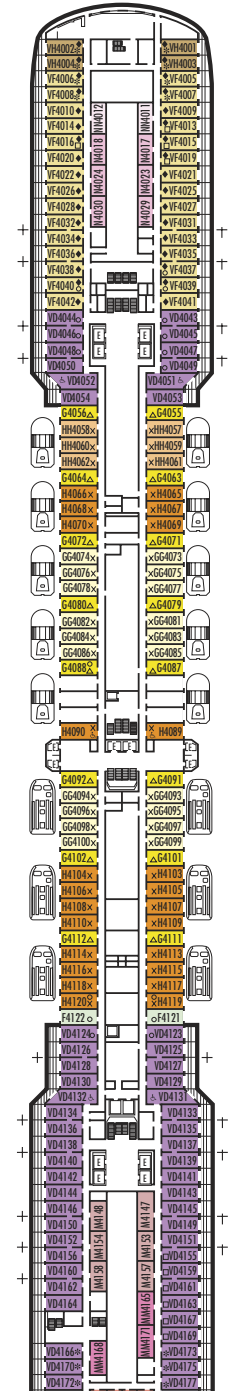

UPPER PROMENADE DECK
Staterooms 4001-4185
1022 ft. from bow
to Staterooms 4001 & 4002.

9 ft. to stern from
Staterooms 4180, 4178, 4176,
4174, 4179, 4181, 4183 & 4185.

SS SY SZ
Superior Verandah Suites: 2 lower beds convertible to 1 queen-size bed, bathroom with dual sink vanity, full-size whirlpool bath & shower & additional shower stall, large sitting area, dressing room, private verandah, 1 sofa bed for 1 person, floor-to-ceiling windows.

VERANDAH STATEROOMS

VA VB VC VD VE
Deluxe Verandah Outside: 2 lower beds convertible to 1 queen-size bed, bathtub & shower, sitting area, private verandah, floor-to-ceiling windows.

OUTSIDE STATEROOMS

C D DD E F
Large: 2 lower beds convertible to 1 queen-size bed, bathtub & shower.

G GG
Large: 2 lower beds convertible to 1 queen-size bed, bathtub & shower. All G-category staterooms have partial sea views. All GG-category staterooms have fully obstructed views.

H HH
Large: 2 lower beds convertible to 1 queen-size bed, bathtub & shower. All H- & HH-category staterooms have fully obstructed views.

INSIDE STATEROOMS

I
Large: 2 lower beds convertible to 1 queen-size bed, shower.

J K
Large or Standard: 2 lower beds convertible to 1 queen-size bed, shower.

L M MM N NN
Standard: 2 lower beds convertible to 1 queen-size bed, shower.