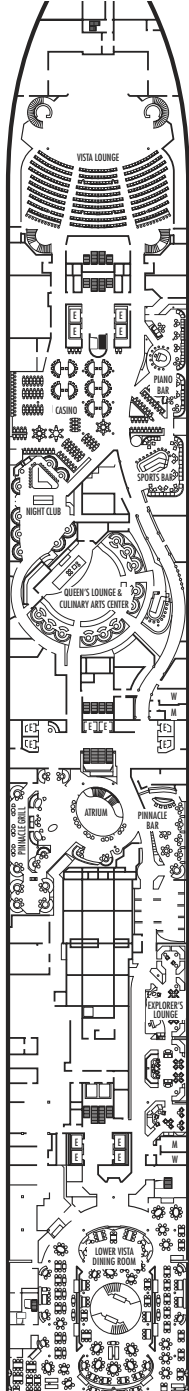

LOWER PROMENADE DECK

SS SY SZ
Superior Verandah Suites: 2 lower beds convertible to 1 queen-size bed, bathroom with dual sink vanity, full-size whirlpool bath & shower & additional shower stall, large sitting area, dressing room, private verandah, 1 sofa bed for 1 person, floor-to-ceiling windows.

VERANDAH STATEROOMS

VA VB VC VD VE
Deluxe Verandah Outside: 2 lower beds convertible to 1 queen-size bed, bathtub & shower, sitting area, private verandah, floor-to-ceiling windows.

OUTSIDE STATEROOMS

C D DD E F
Large: 2 lower beds convertible to 1 queen-size bed, bathtub & shower.

G GG
Large: 2 lower beds convertible to 1 queen-size bed, bathtub & shower. All G-category staterooms have partial sea views. All GG-category staterooms have fully obstructed views.

H HH
Large: 2 lower beds convertible to 1 queen-size bed, bathtub & shower. All H- & HH-category staterooms have fully obstructed views.

INSIDE STATEROOMS

I
Large: 2 lower beds convertible to 1 queen-size bed, shower.

J K
Large or Standard: 2 lower beds convertible to 1 queen-size bed, shower.

L M MM N NN
Standard: 2 lower beds convertible to 1 queen-size bed, shower.