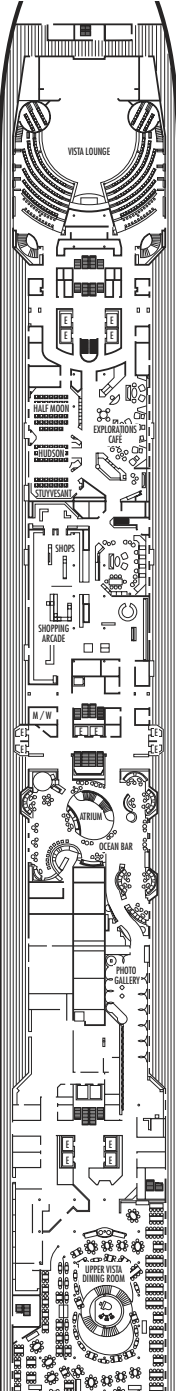

PROMENADE DECK

SS SY SZ
Superior Verandah Suites: 2 lower beds convertible to 1 queen-size bed, bathroom with dual sink vanity, full-size whirlpool bath & shower & additional shower stall, large sitting area, dressing room, private verandah, 1 sofa bed for 1 person, floor-to-ceiling windows.

VERANDAH STATEROOMS

VA VB VC VD VE
Deluxe Verandah Outside: 2 lower beds convertible to 1 queen-size bed, bathtub & shower, sitting area, private verandah, floor-to-ceiling windows.

OUTSIDE STATEROOMS

C D DD E F
Large: 2 lower beds convertible to 1 queen-size bed, bathtub & shower.

G GG
Large: 2 lower beds convertible to 1 queen-size bed, bathtub & shower. All G-category staterooms have partial sea views. All GG-category staterooms have fully obstructed views.

H HH
Large: 2 lower beds convertible to 1 queen-size bed, bathtub & shower. All H- & HH-category staterooms have fully obstructed views.

INSIDE STATEROOMS

I
Large: 2 lower beds convertible to 1 queen-size bed, shower.

J K
Large or Standard: 2 lower beds convertible to 1 queen-size bed, shower.

L M MM N NN
Standard: 2 lower beds convertible to 1 queen-size bed, shower.