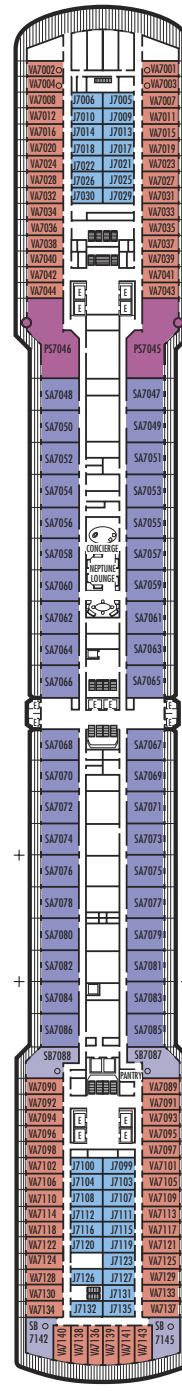

ROTTERDAM DECK
Staterooms 7001-7145
121 ft. from bow
to Staterooms 7001 & 7002.

SS SY SZ
Superior Verandah Suites: 2 lower beds convertible to 1 queen-size bed, bathroom with dual sink vanity, full-size whirlpool bath & shower & additional shower stall, large sitting area, dressing room, private verandah, 1 sofa bed for 1 person, floor-to-ceiling windows.

VERANDAH STATEROOMS

VA VB VC VD VE
Deluxe Verandah Outside: 2 lower beds convertible to 1 queen-size bed, bathtub & shower, sitting area, private verandah, floor-to-ceiling windows.

OUTSIDE STATEROOMS

C D DD E F
Large: 2 lower beds convertible to 1 queen-size bed, bathtub & shower.

G GG
Large: 2 lower beds convertible to 1 queen-size bed, bathtub & shower. All G-category staterooms have partial sea views. All GG-category staterooms have fully obstructed views.

H HH
Large: 2 lower beds convertible to 1 queen-size bed, bathtub & shower. All H- & HH-category staterooms have fully obstructed views.

INSIDE STATEROOMS

I
Large: 2 lower beds convertible to 1 queen-size bed, shower.

J K
Large or Standard: 2 lower beds convertible to 1 queen-size bed, shower.

L M MM N NN
Standard: 2 lower beds convertible to 1 queen-size bed, shower.