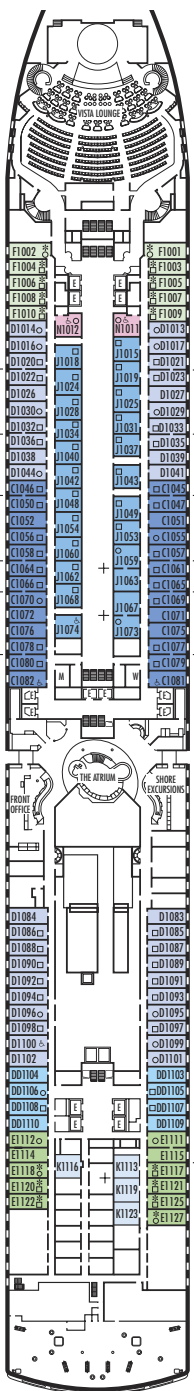

MAIN DECK
Staterooms 1001-1127
252 ft. from bow
to Staterooms 1001 & 1002.

SS SY SZ
Superior Verandah Suites: 2 lower beds convertible to 1 queen-size bed, bathroom with dual sink vanity, full-size whirlpool bath & shower & additional shower stall, large sitting area, dressing room, private verandah, 1 sofa bed for 1 person, floor-to-ceiling windows.

VERANDAH STATEROOMS

VA VB VC VD VE
Deluxe Verandah Outside: 2 lower beds convertible to 1 queen-size bed, bathtub & shower, sitting area, private verandah, floor-to-ceiling windows.

OUTSIDE STATEROOMS

C D DD E F
Large: 2 lower beds convertible to 1 queen-size bed, bathtub & shower.

G GG
Large: 2 lower beds convertible to 1 queen-size bed, bathtub & shower. All G-category staterooms have partial sea views. All GG-category staterooms have fully obstructed views.

H HH
Large: 2 lower beds convertible to 1 queen-size bed, bathtub & shower. All H- & HH-category staterooms have fully obstructed views.

INSIDE STATEROOMS

I
Large: 2 lower beds convertible to 1 queen-size bed, shower.

J K
Large or Standard: 2 lower beds convertible to 1 queen-size bed, shower.

L M MM N NN
Standard: 2 lower beds convertible to 1 queen-size bed, shower.

102 ft. to stern
from Staterooms 1122 & 1127.