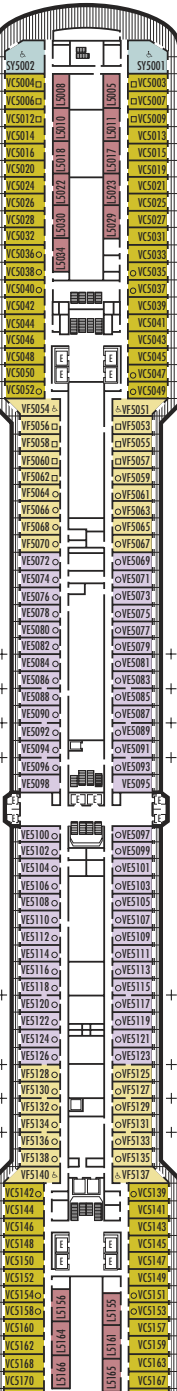

VERANDAH DECK
Staterooms 5001-5191
102 ft. from bow
to Staterooms 5001 & 5002.

SS SY SZ
Superior Verandah Suites: 2 lower beds convertible to 1 queen-size bed, bathroom with dual sink vanity, full-size whirlpool bath & shower & additional shower stall, large sitting area, dressing room, private verandah, 1 sofa bed for 1 person, floor-to-ceiling windows.

VERANDAH STATEROOMS

VA VB VC VD VE
Deluxe Verandah Outside: 2 lower beds convertible to 1 queen-size bed, bathtub & shower, sitting area, private verandah, floor-to-ceiling windows.

OUTSIDE STATEROOMS

C D DD E F
Large: 2 lower beds convertible to 1 queen-size bed, bathtub & shower.

G GG
Large: 2 lower beds convertible to 1 queen-size bed, bathtub & shower. All G-category staterooms have partial sea views. All GG-category staterooms have fully obstructed views.

H HH
Large: 2 lower beds convertible to 1 queen-size bed, bathtub & shower. All H- & HH-category staterooms have fully obstructed views.

INSIDE STATEROOMS

I
Large: 2 lower beds convertible to 1 queen-size bed, shower.

J K
Large or Standard: 2 lower beds convertible to 1 queen-size bed, shower.

L M MM N NN
Standard: 2 lower beds convertible to 1 queen-size bed, shower.