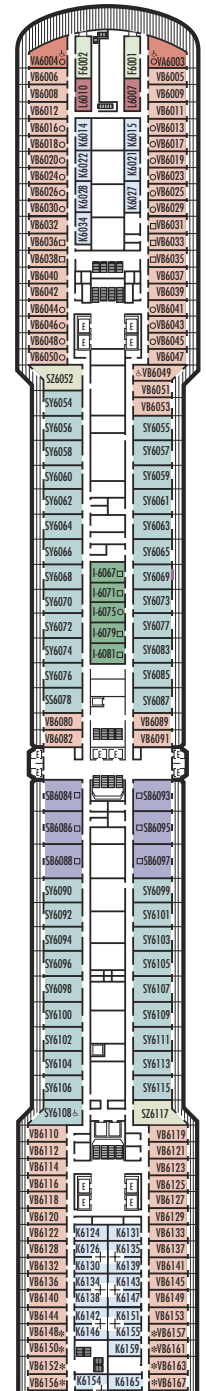

UPPER VERANDAH DECK
Staterooms 6001-6177
112 ft. from bow
to Staterooms 6003 & 6004.

21 ft. to stern from
Staterooms 6166, 6164, 6162,
6173, 6175 & 6177.

SS SY SZ
Superior Verandah Suites: 2 lower beds convertible to 1 queen-size bed, bathroom with dual sink vanity, full-size whirlpool bath & shower & additional shower stall, large sitting area, dressing room, private verandah, 1 sofa bed for 1 person, floor-to-ceiling windows.

VERANDAH STATEROOMS

VA VB VC VD VE
Deluxe Verandah Outside: 2 lower beds convertible to 1 queen-size bed, bathtub & shower, sitting area, private verandah, floor-to-ceiling windows.

OUTSIDE STATEROOMS

C D DD E F
Large: 2 lower beds convertible to 1 queen-size bed, bathtub & shower.

G GG
Large: 2 lower beds convertible to 1 queen-size bed, bathtub & shower. All G-category staterooms have partial sea views. All GG-category staterooms have fully obstructed views.

H HH
Large: 2 lower beds convertible to 1 queen-size bed, bathtub & shower. All H- & HH-category staterooms have fully obstructed views.

INSIDE STATEROOMS

I
Large: 2 lower beds convertible to 1 queen-size bed, shower.

J K
Large or Standard: 2 lower beds convertible to 1 queen-size bed, shower.

L M MM N NN
Standard: 2 lower beds convertible to 1 queen-size bed, shower.