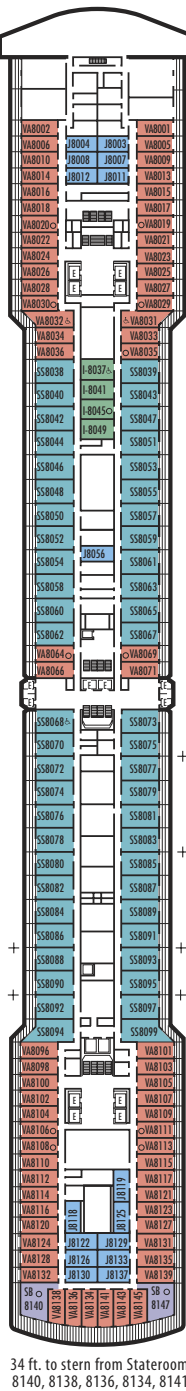

NAVIGATION DECK
Staterooms 8001-8147
186 ft. from bow
to Staterooms 8001 & 8002.

SS SY SZ
Superior Verandah Suites: 2 lower beds convertible to 1 queen-size bed, bathroom with dual sink vanity, full-size whirlpool bath & shower & additional shower stall, large sitting area, dressing room, private verandah, 1 sofa bed for 1 person, floor-to-ceiling windows.

VERANDAH STATEROOMS

VA VB VC VD VE
Deluxe Verandah Outside: 2 lower beds convertible to 1 queen-size bed, bathtub & shower, sitting area, private verandah, floor-to-ceiling windows.

OUTSIDE STATEROOMS

C D DD E F
Large: 2 lower beds convertible to 1 queen-size bed, bathtub & shower.

G GG
Large: 2 lower beds convertible to 1 queen-size bed, bathtub & shower. All G-category staterooms have partial sea views. All GG-category staterooms have fully obstructed views.

H HH
Large: 2 lower beds convertible to 1 queen-size bed, bathtub & shower. All H- & HH-category staterooms have fully obstructed views.

INSIDE STATEROOMS

I
Large: 2 lower beds convertible to 1 queen-size bed, shower.

J K
Large or Standard: 2 lower beds convertible to 1 queen-size bed, shower.

L M MM N NN
Standard: 2 lower beds convertible to 1 queen-size bed, shower.